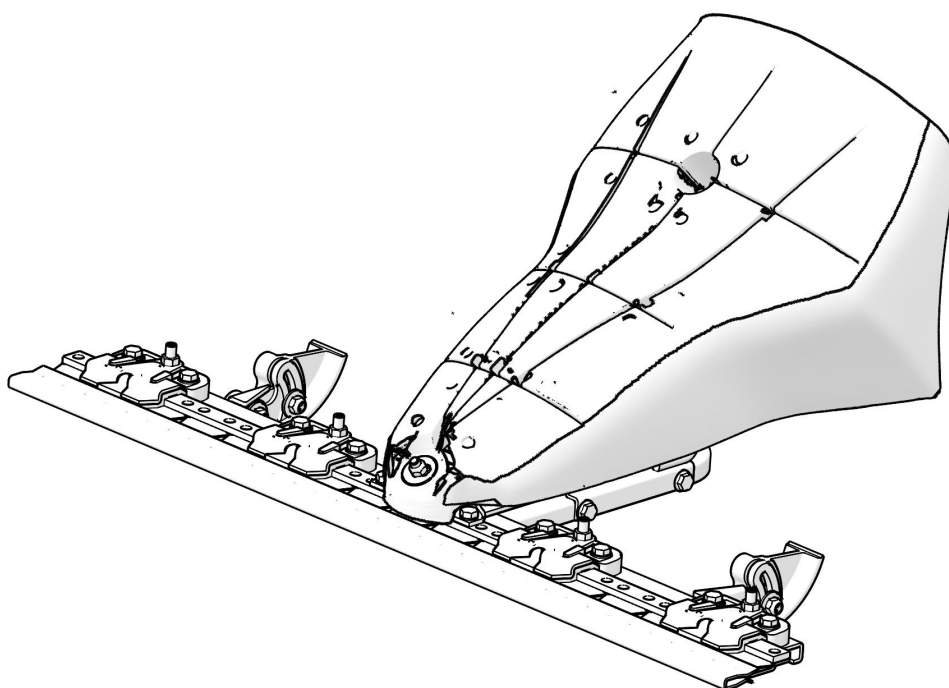

ESPLOSO EXPLODED VIEW

BARRA BILAMA

11/2021