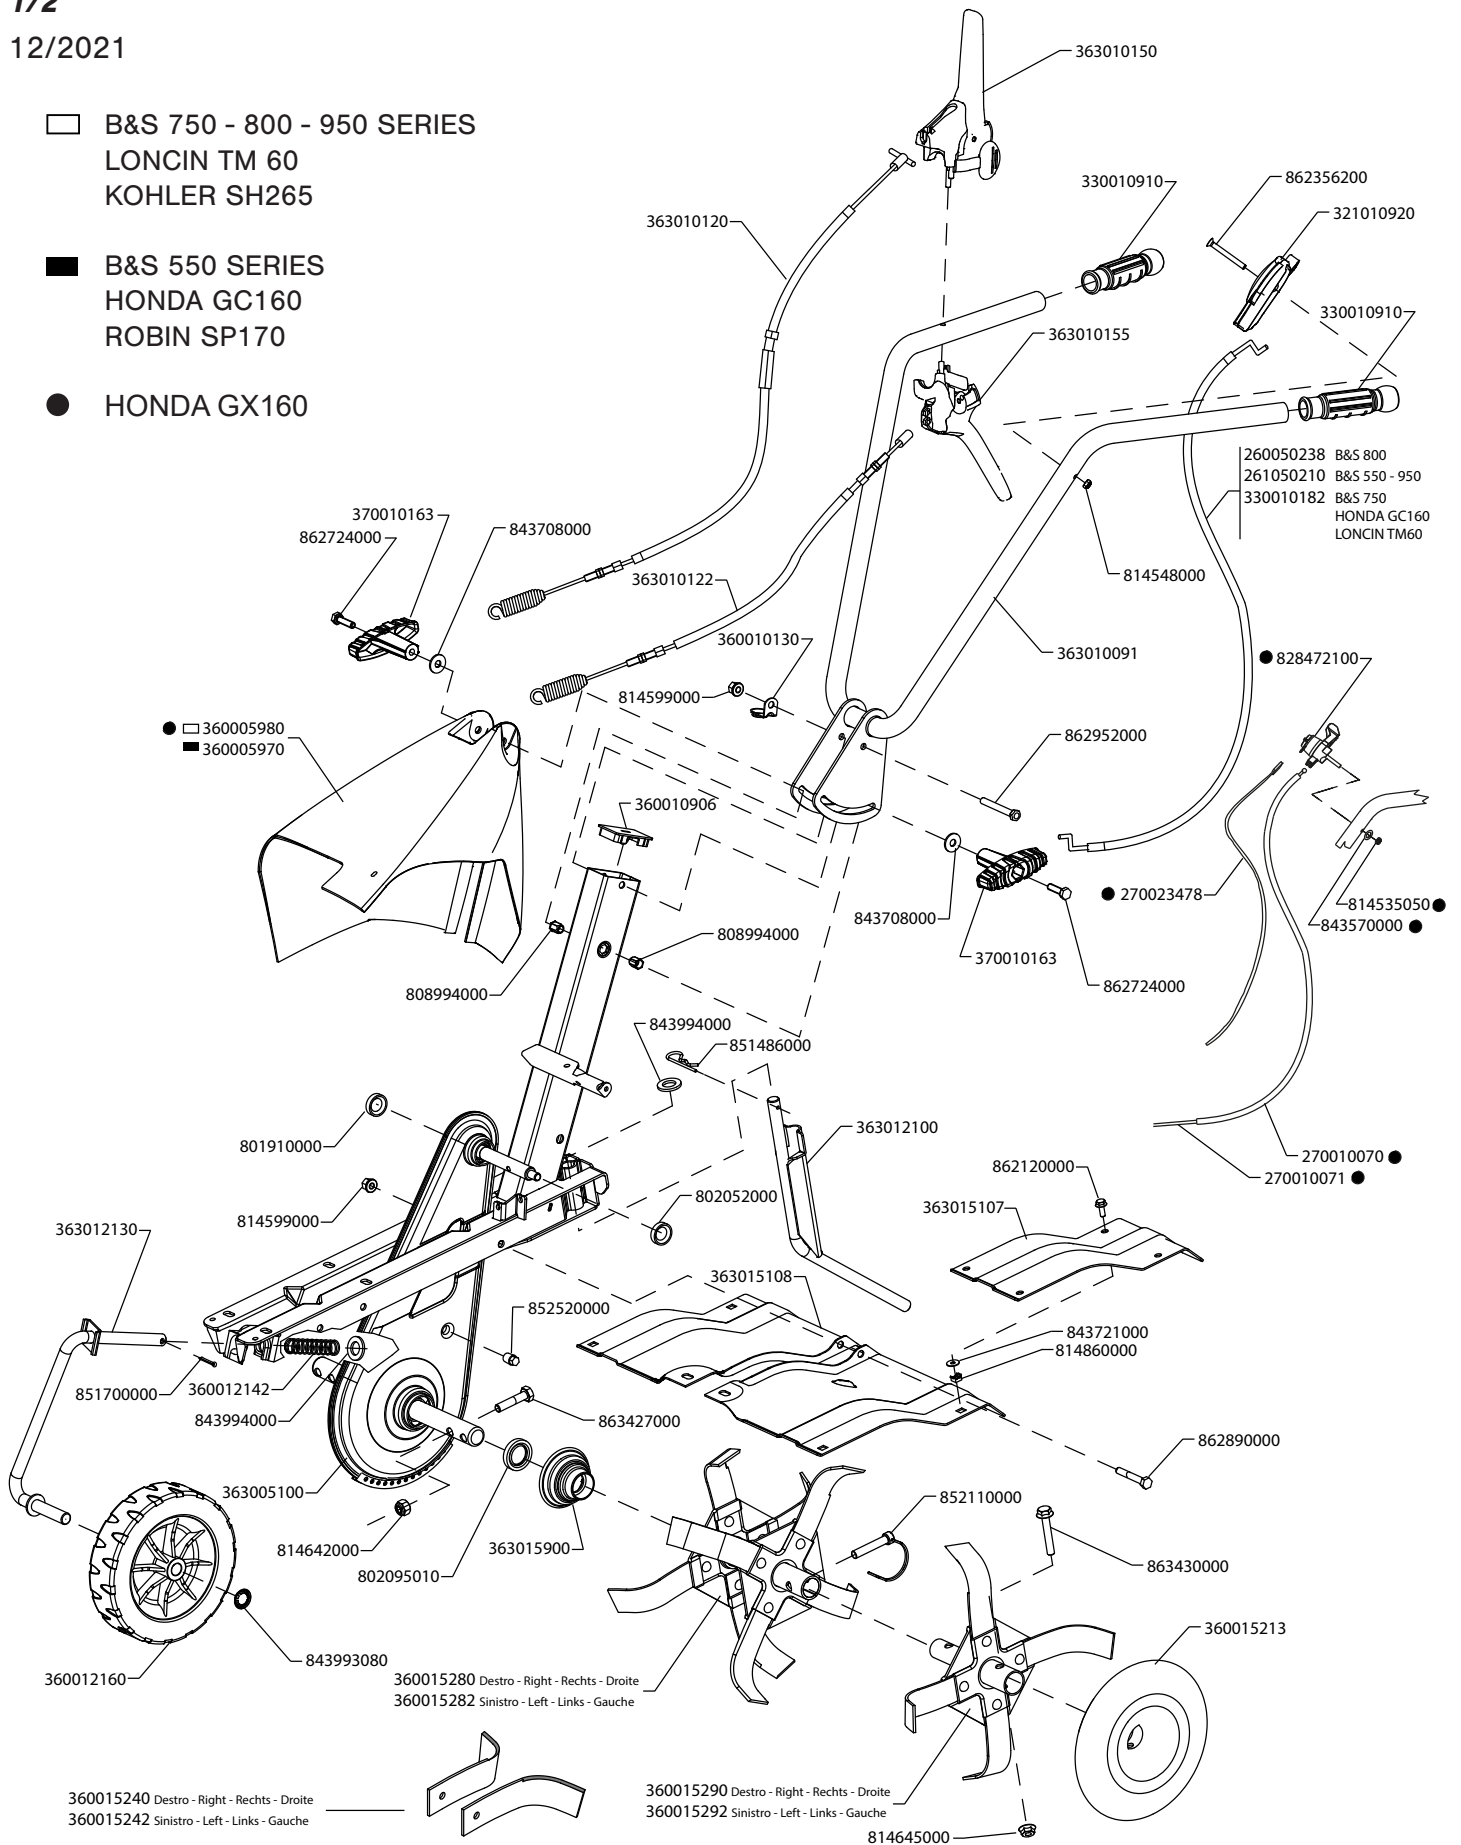

# Euro 5 evo

1/2

12/2021

□ B&S 750 - 800 - 950 SERIES  
LONCIN TM 60  
KOHLER SH265

■ B&S 550 SERIES  
HONDA GC160  
ROBIN SP170

● HONDA GX160

# Euro 5 evo

2/2

12/2021

□ B&S 550 - 800 - 950 SERIES  
HONDA GC160 - GX160

■ B&S 750 SERIES  
LONCIN TM 60  
KOHLER SH265