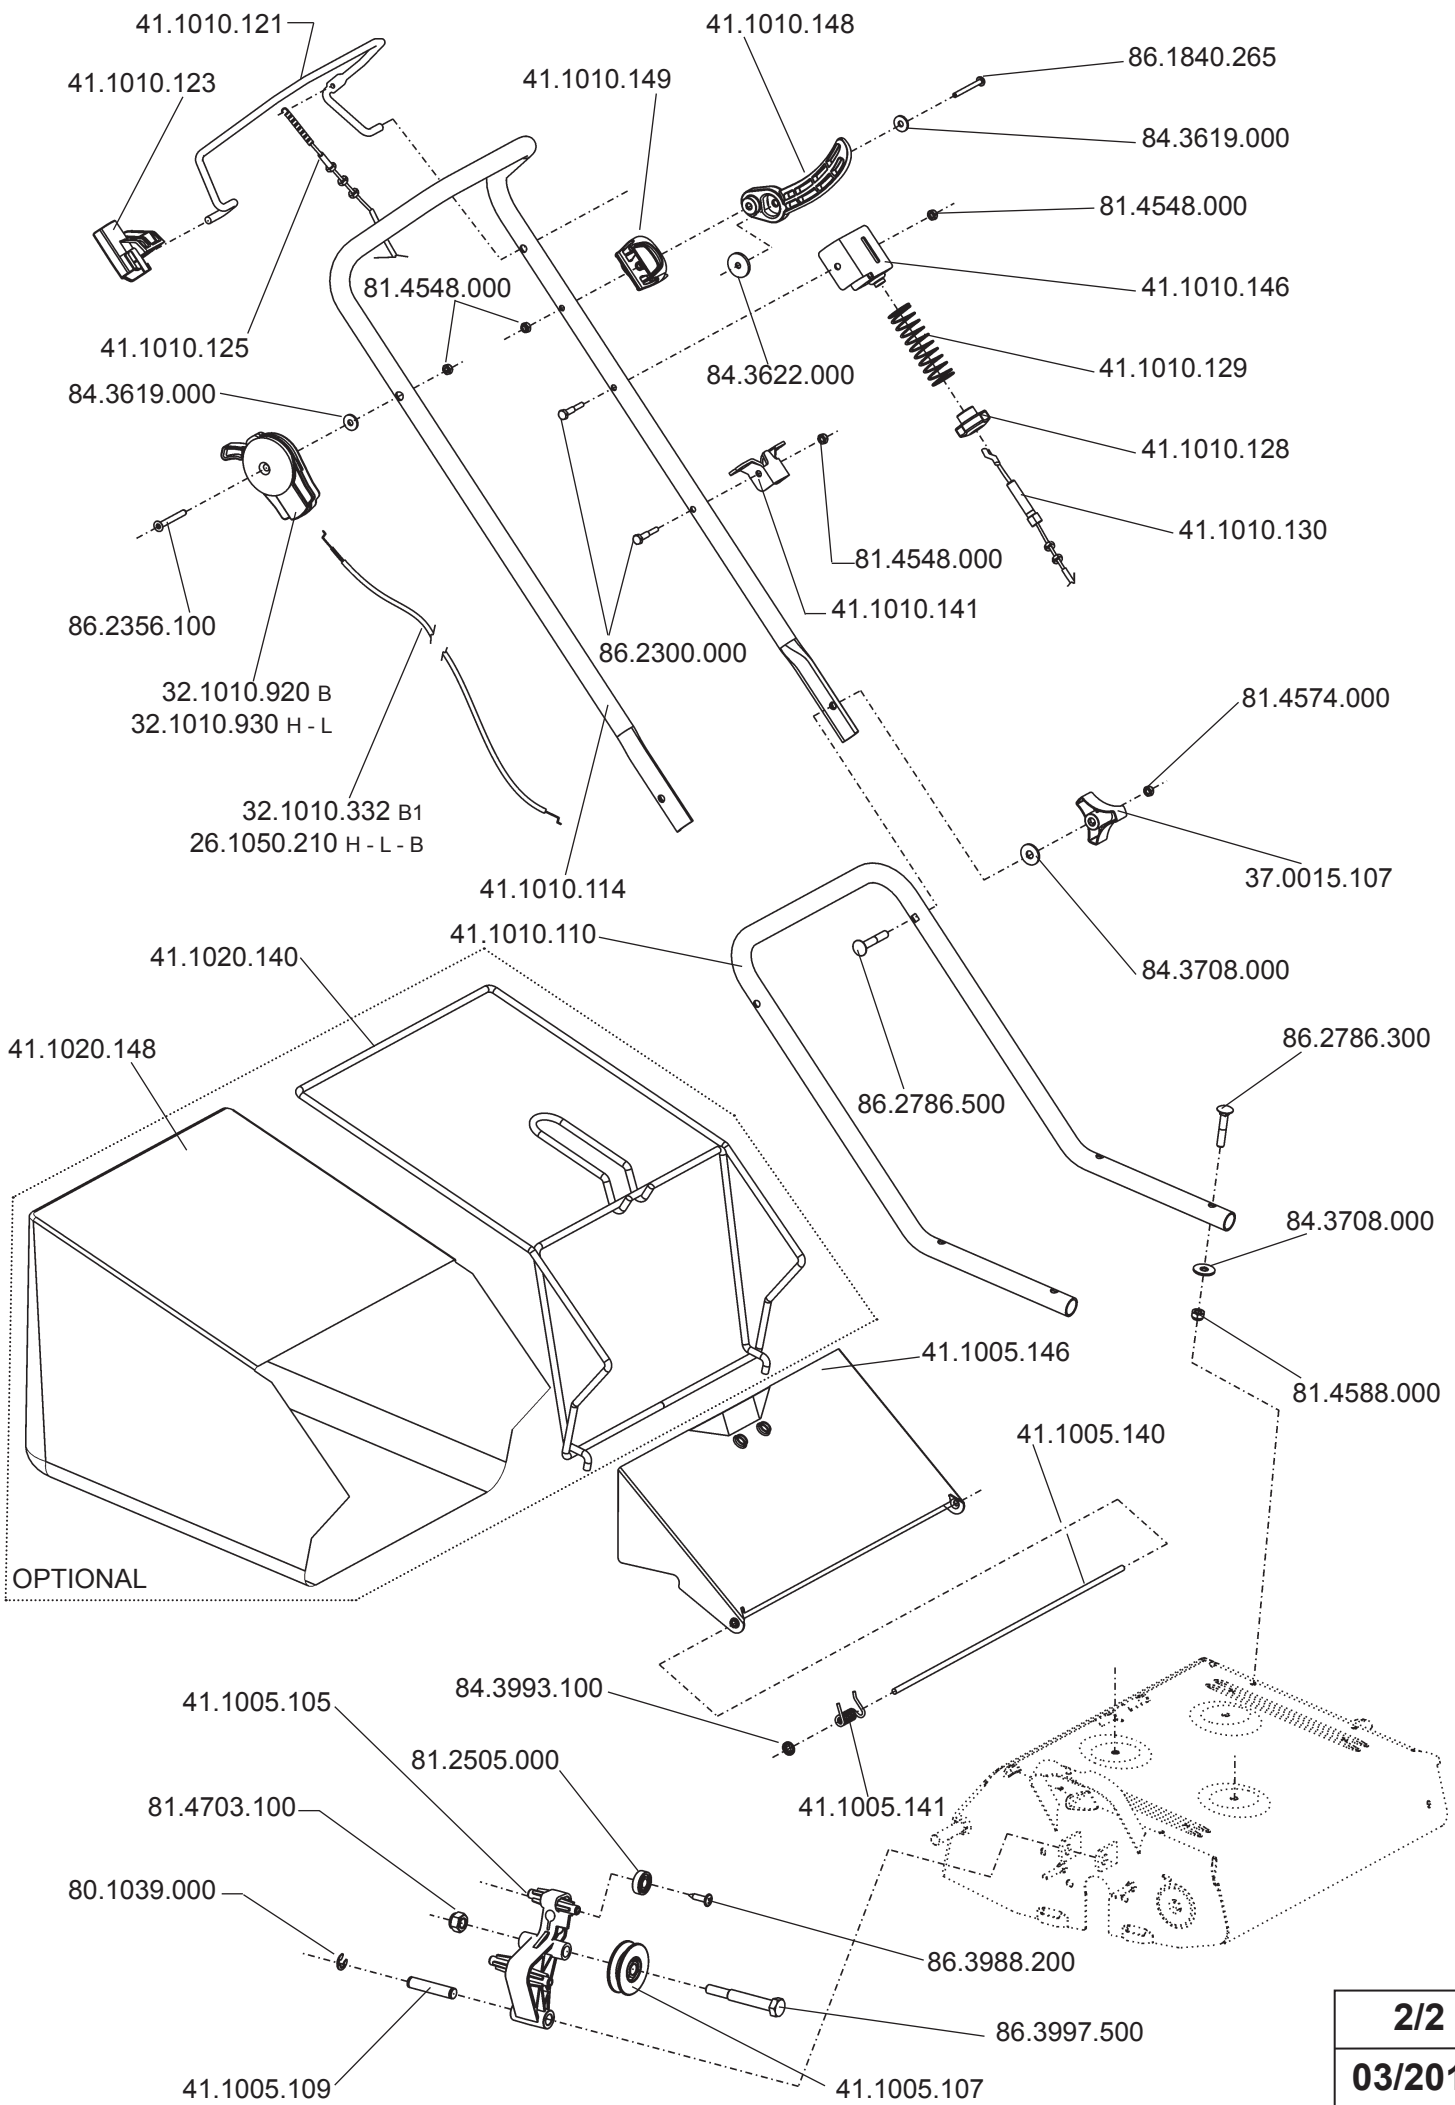

SCARIFICATORE
 SCARIFIER
 SCARIFICATEUR
 VERTIKUTIERER

SC 42

B = B&S 450E series

B1 = B&S 450 series

H = Honda Gcv140 / Gcv160

L = Loncin 140 OHV / 123 OHV

OPTIONAL