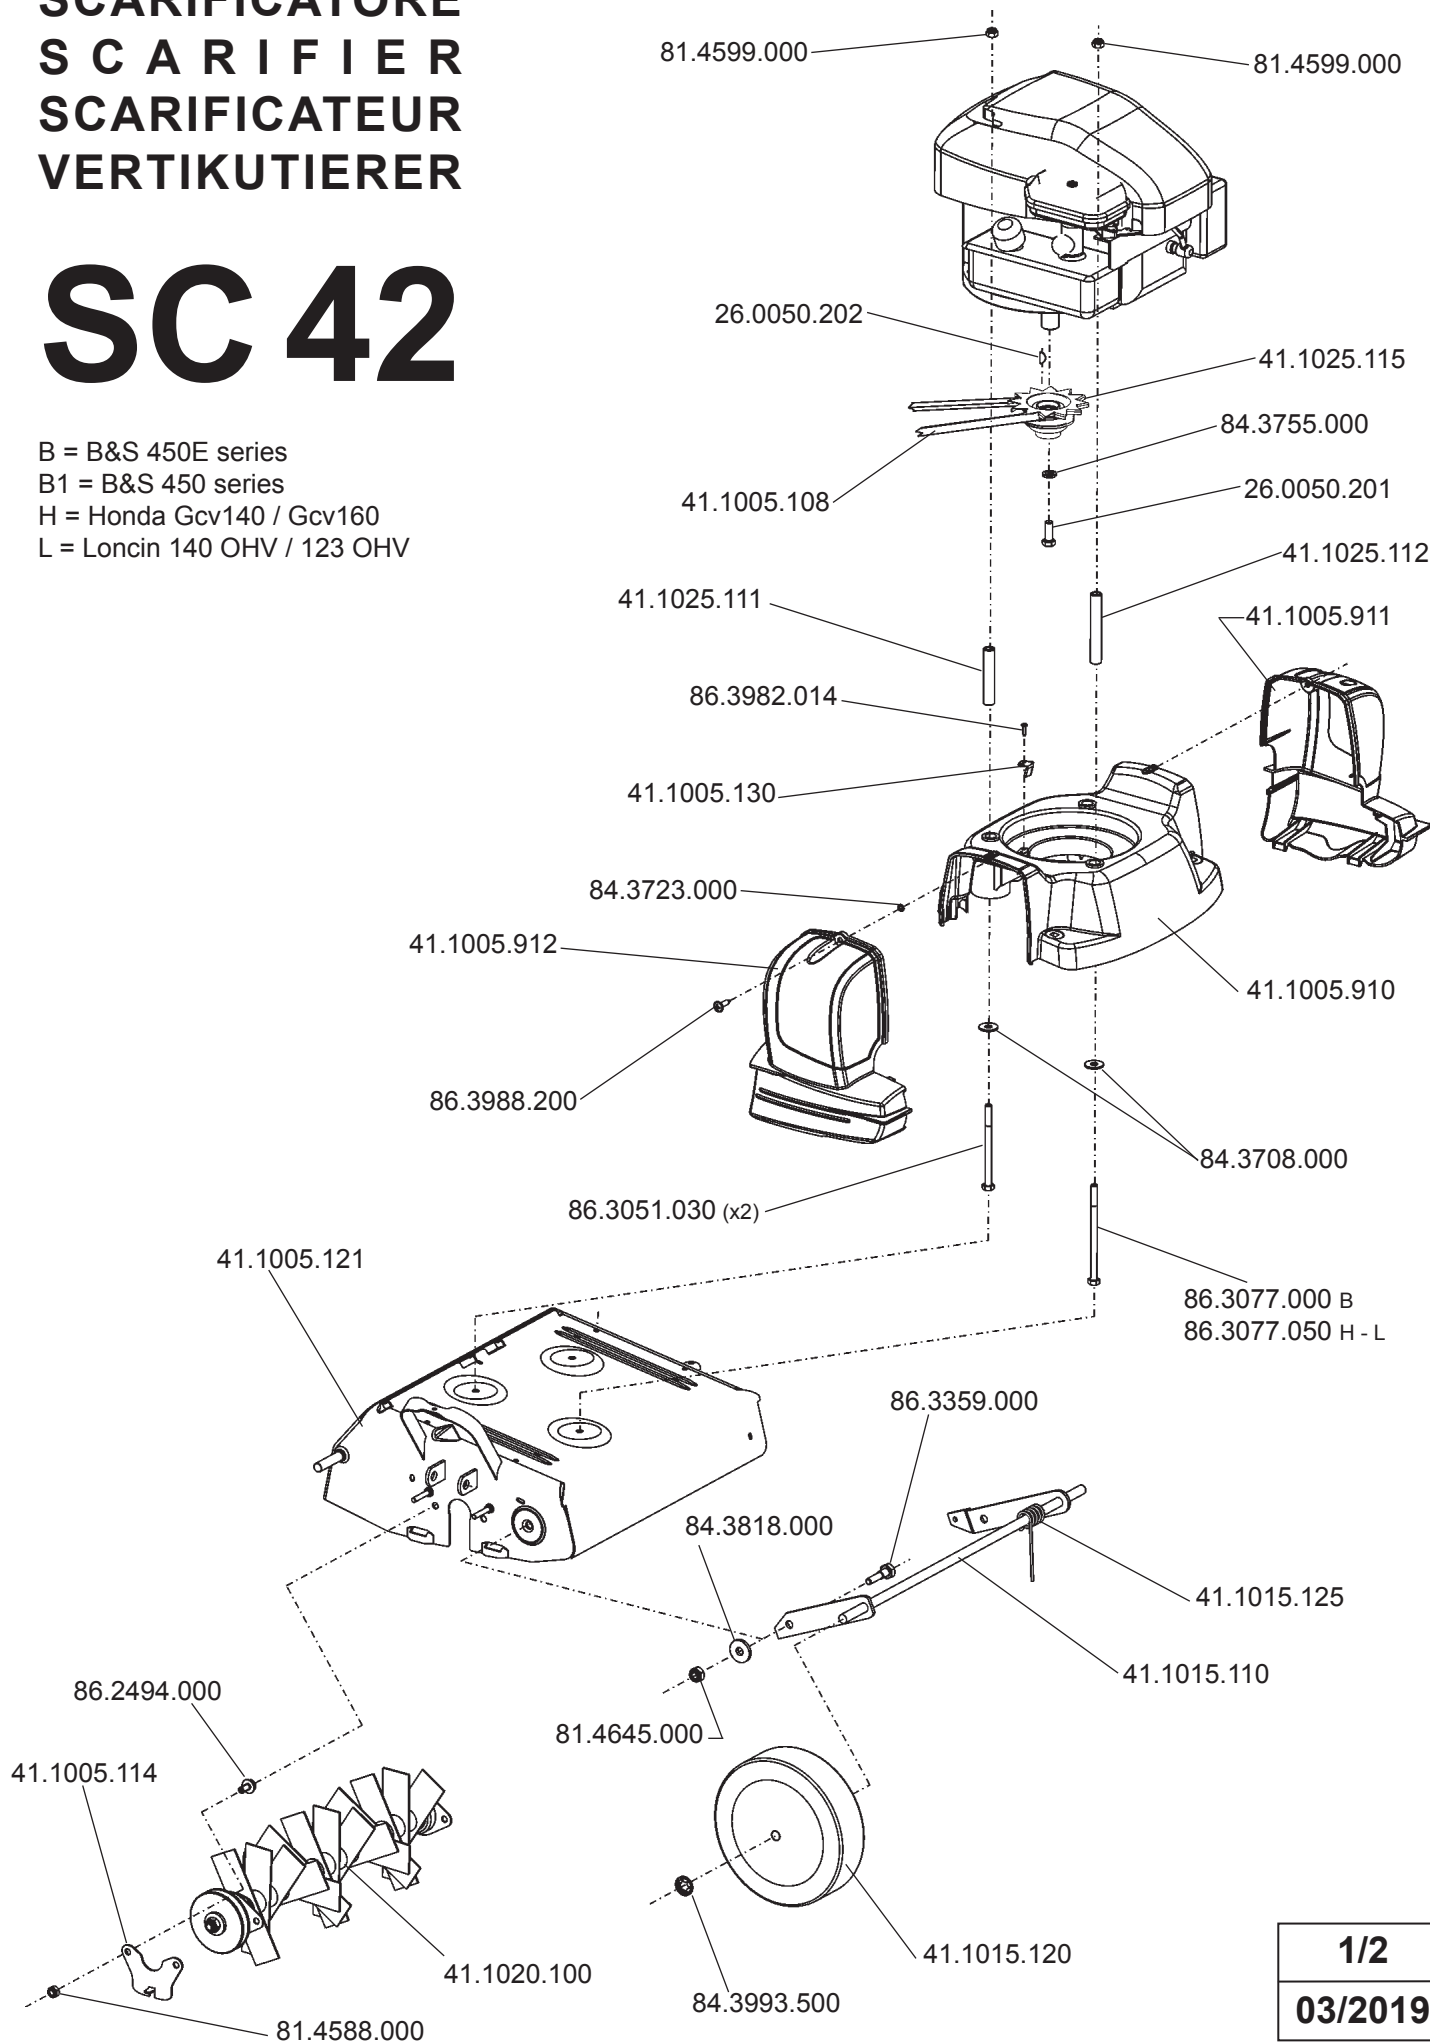

SCARIFICATORE
 SCARIFIER
 SCARIFICATEUR
 VERTIKUTIERER

SC 42

B = B&S 450E series

B1 = B&S 450 series

H = Honda Gcv140 / Gcv160

L = Loncin 140 OHV / 123 OHV

OPTIONAL