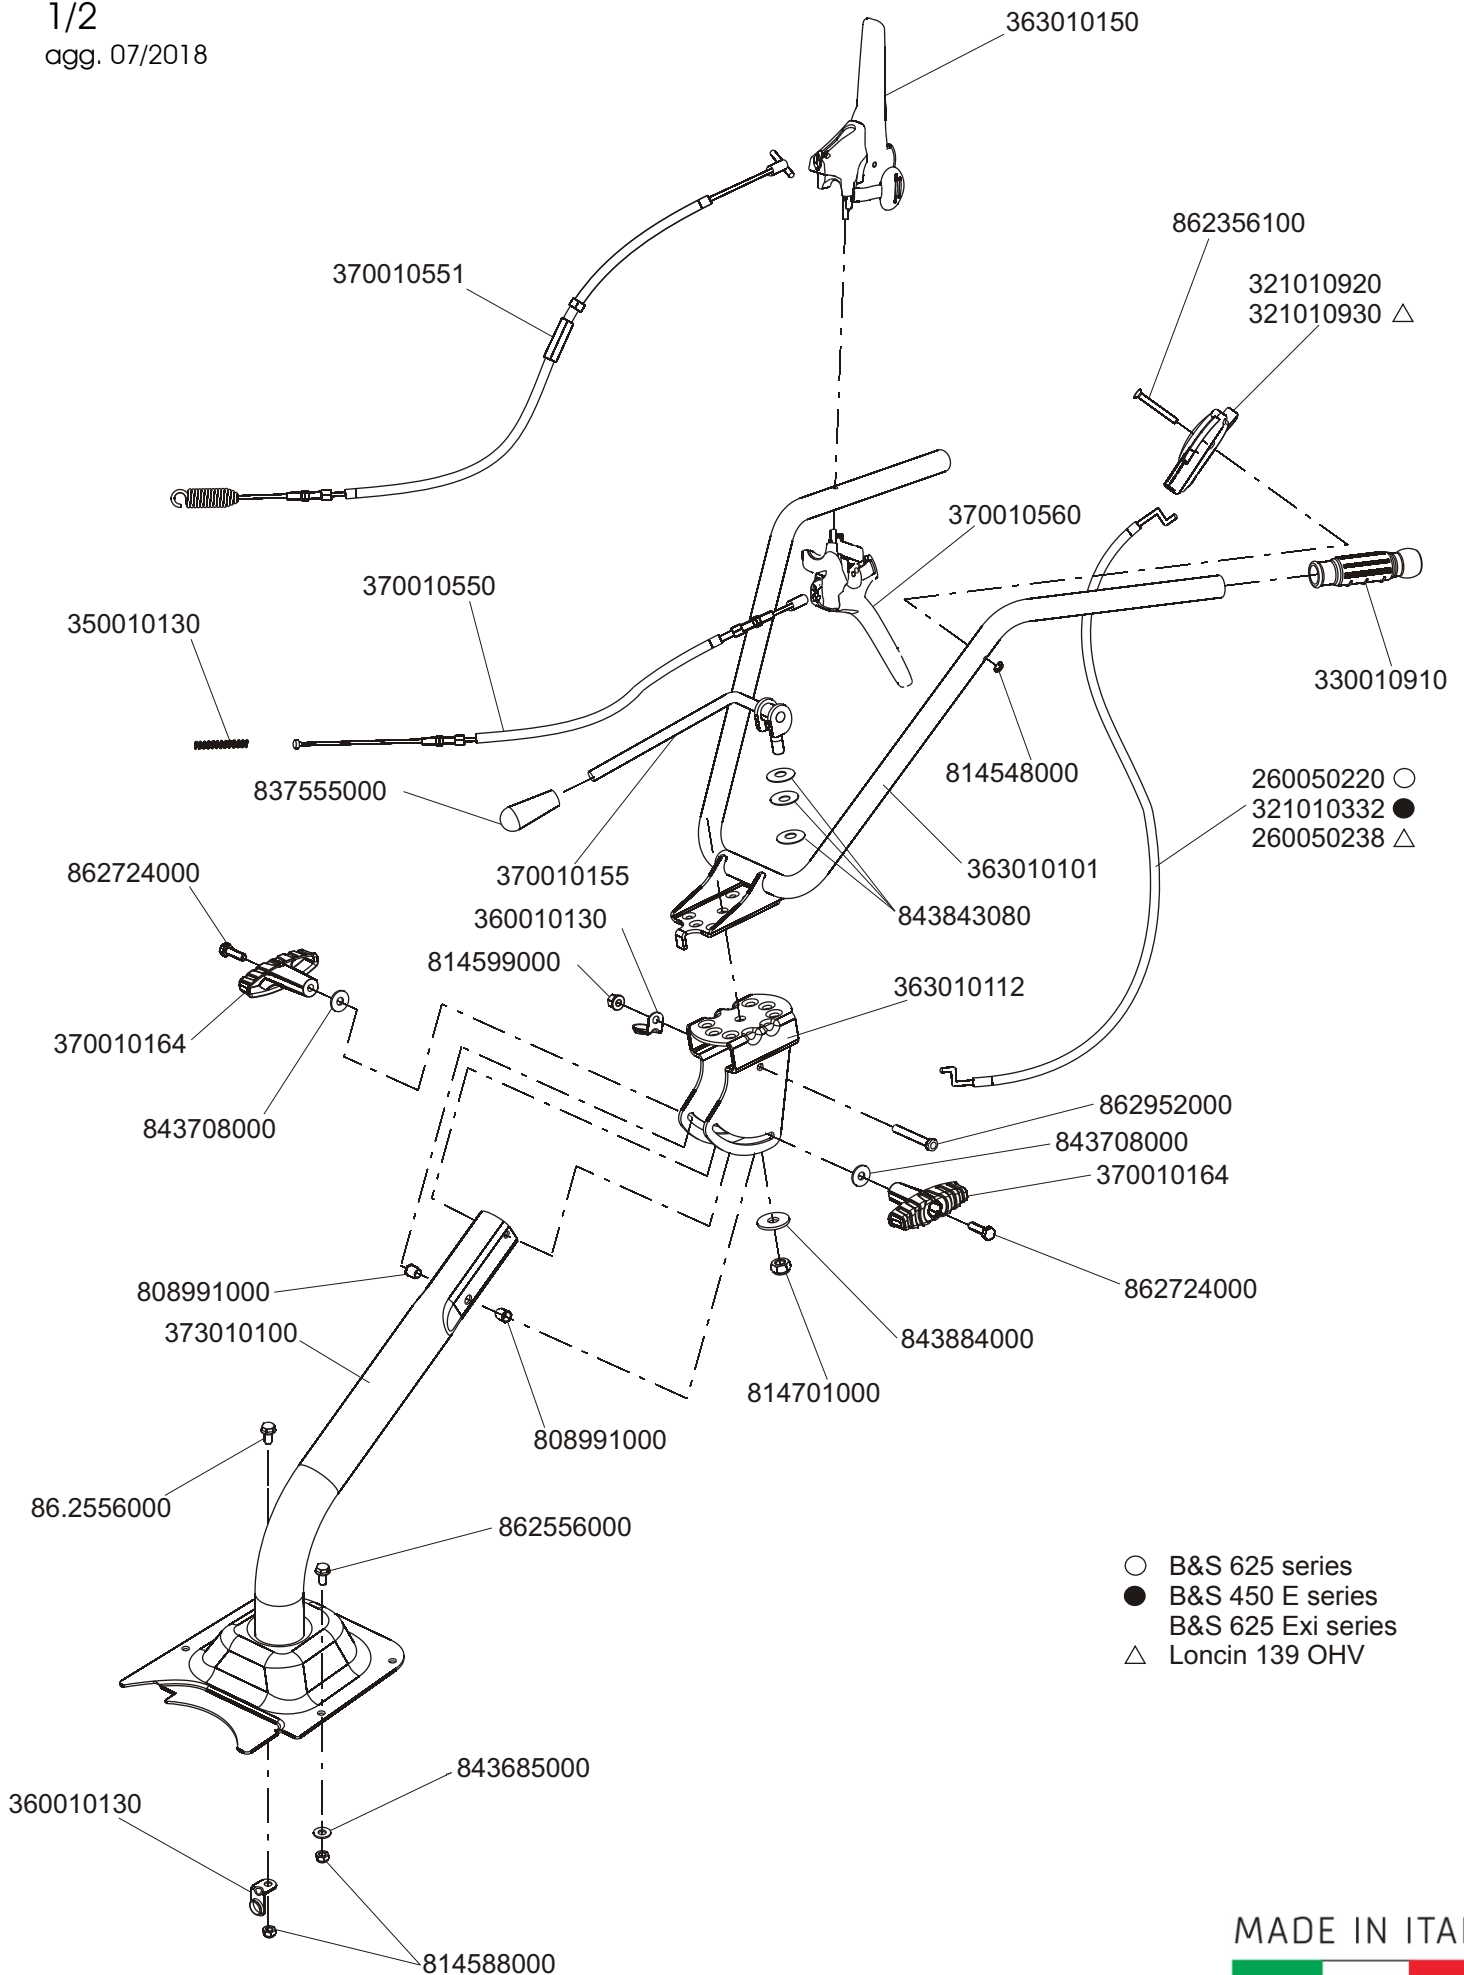

Euro3 evo Rm

1/2
agg. 07/2018

- B&S 625 series
- B&S 450 E series
- B&S 625 Exi series
- △ Loncin 139 OHV

MADE IN ITALY

Euro3 evo Rm

2/2

agg. 07/2018

MADE IN ITALY