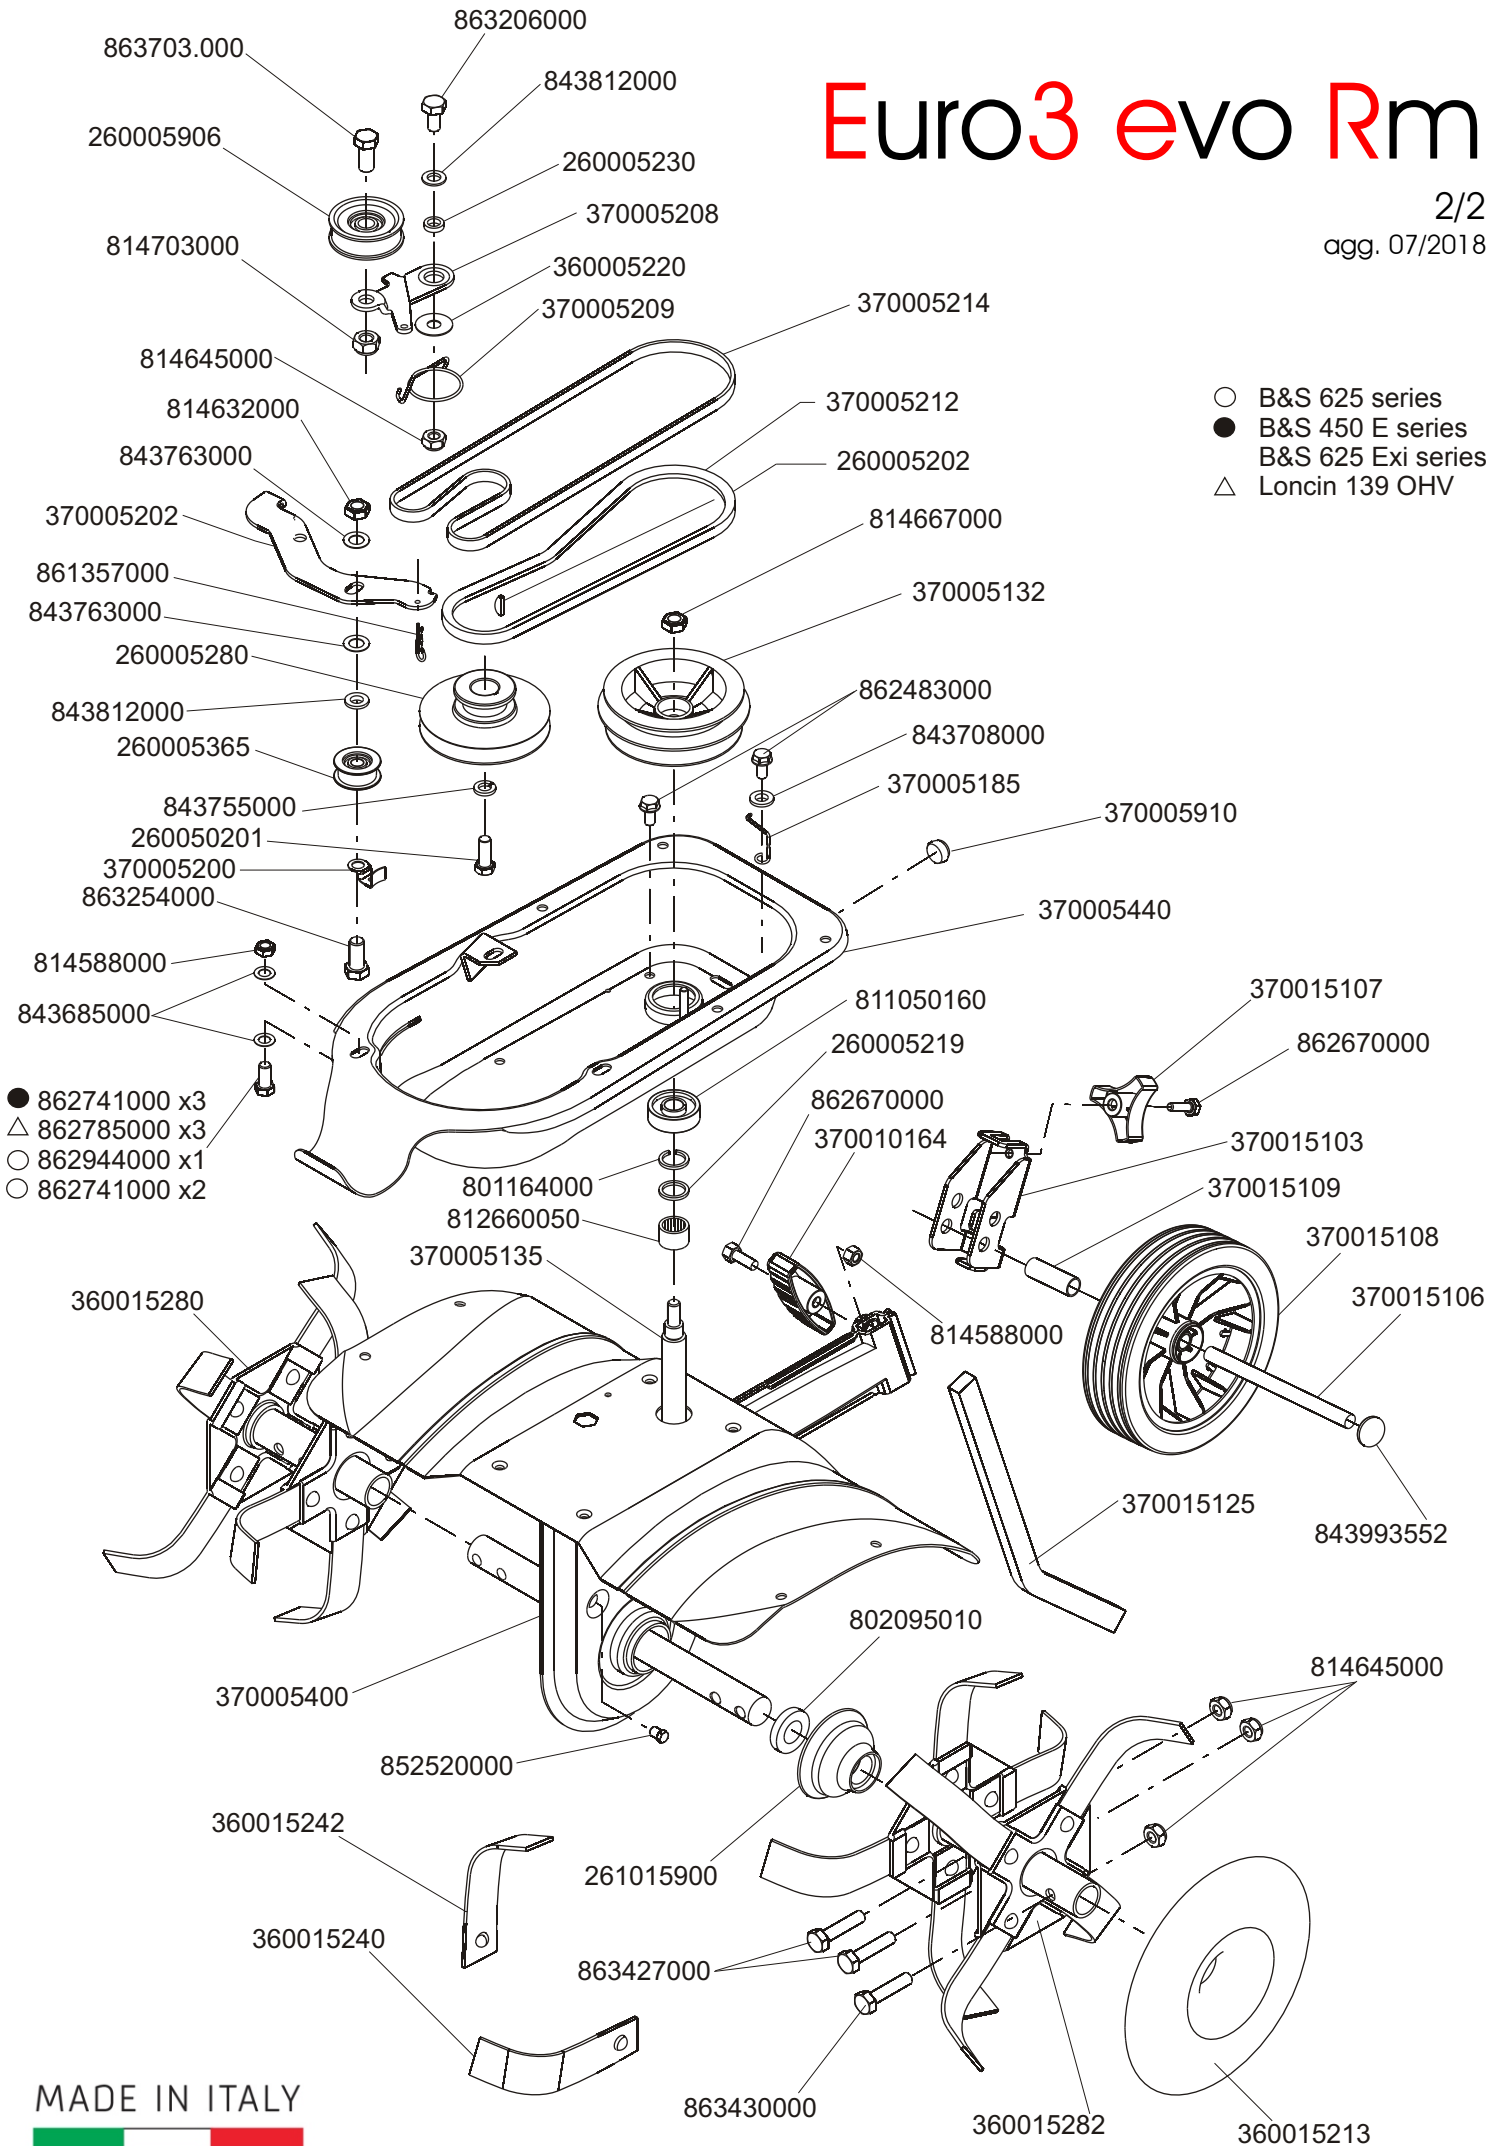

Euro3 evo Rm

1/2
agg. 07/2018

- B&S 625 series
- B&S 450 E series
- B&S 625 Exi series
- △ Loncin 139 OHV

MADE IN ITALY

Euro3 evo Rm

2/2

agg. 07/2018

MADE IN ITALY