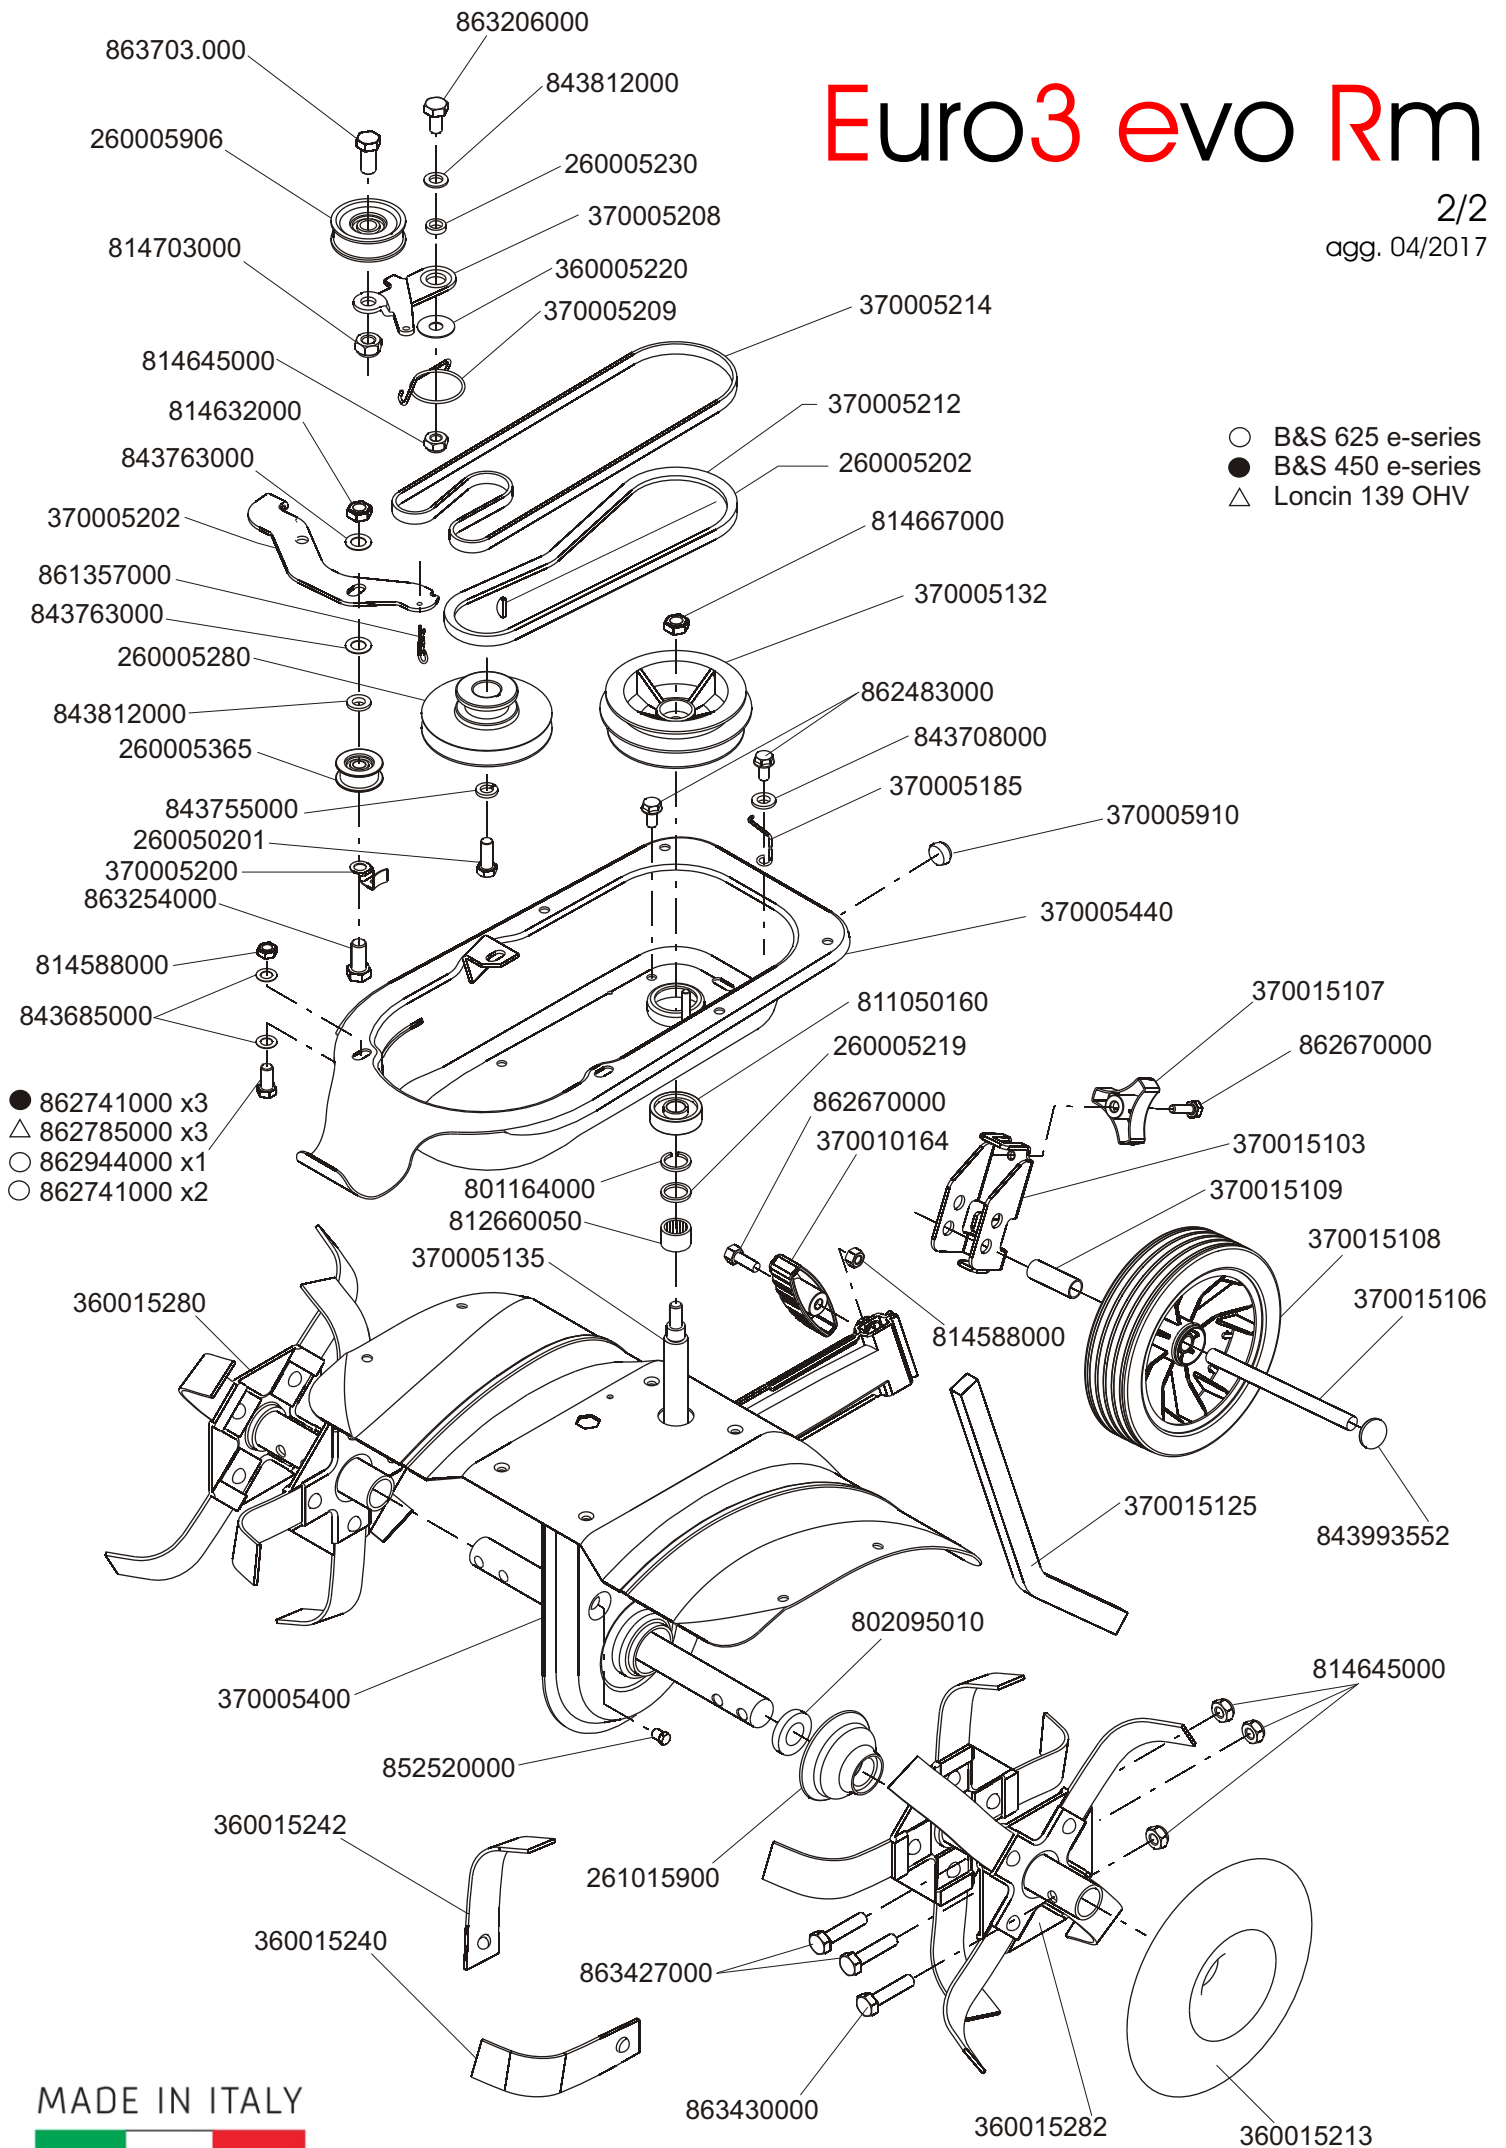

Euro3 evo Rm

1/2
agg. 04/2017

- B&S 625 e-series
- B&S 450 e-series
- △ Loncin 139 OHV

MADE IN ITALY

Euro3 evo Rm

2/2

agg. 04/2017

MADE IN ITALY