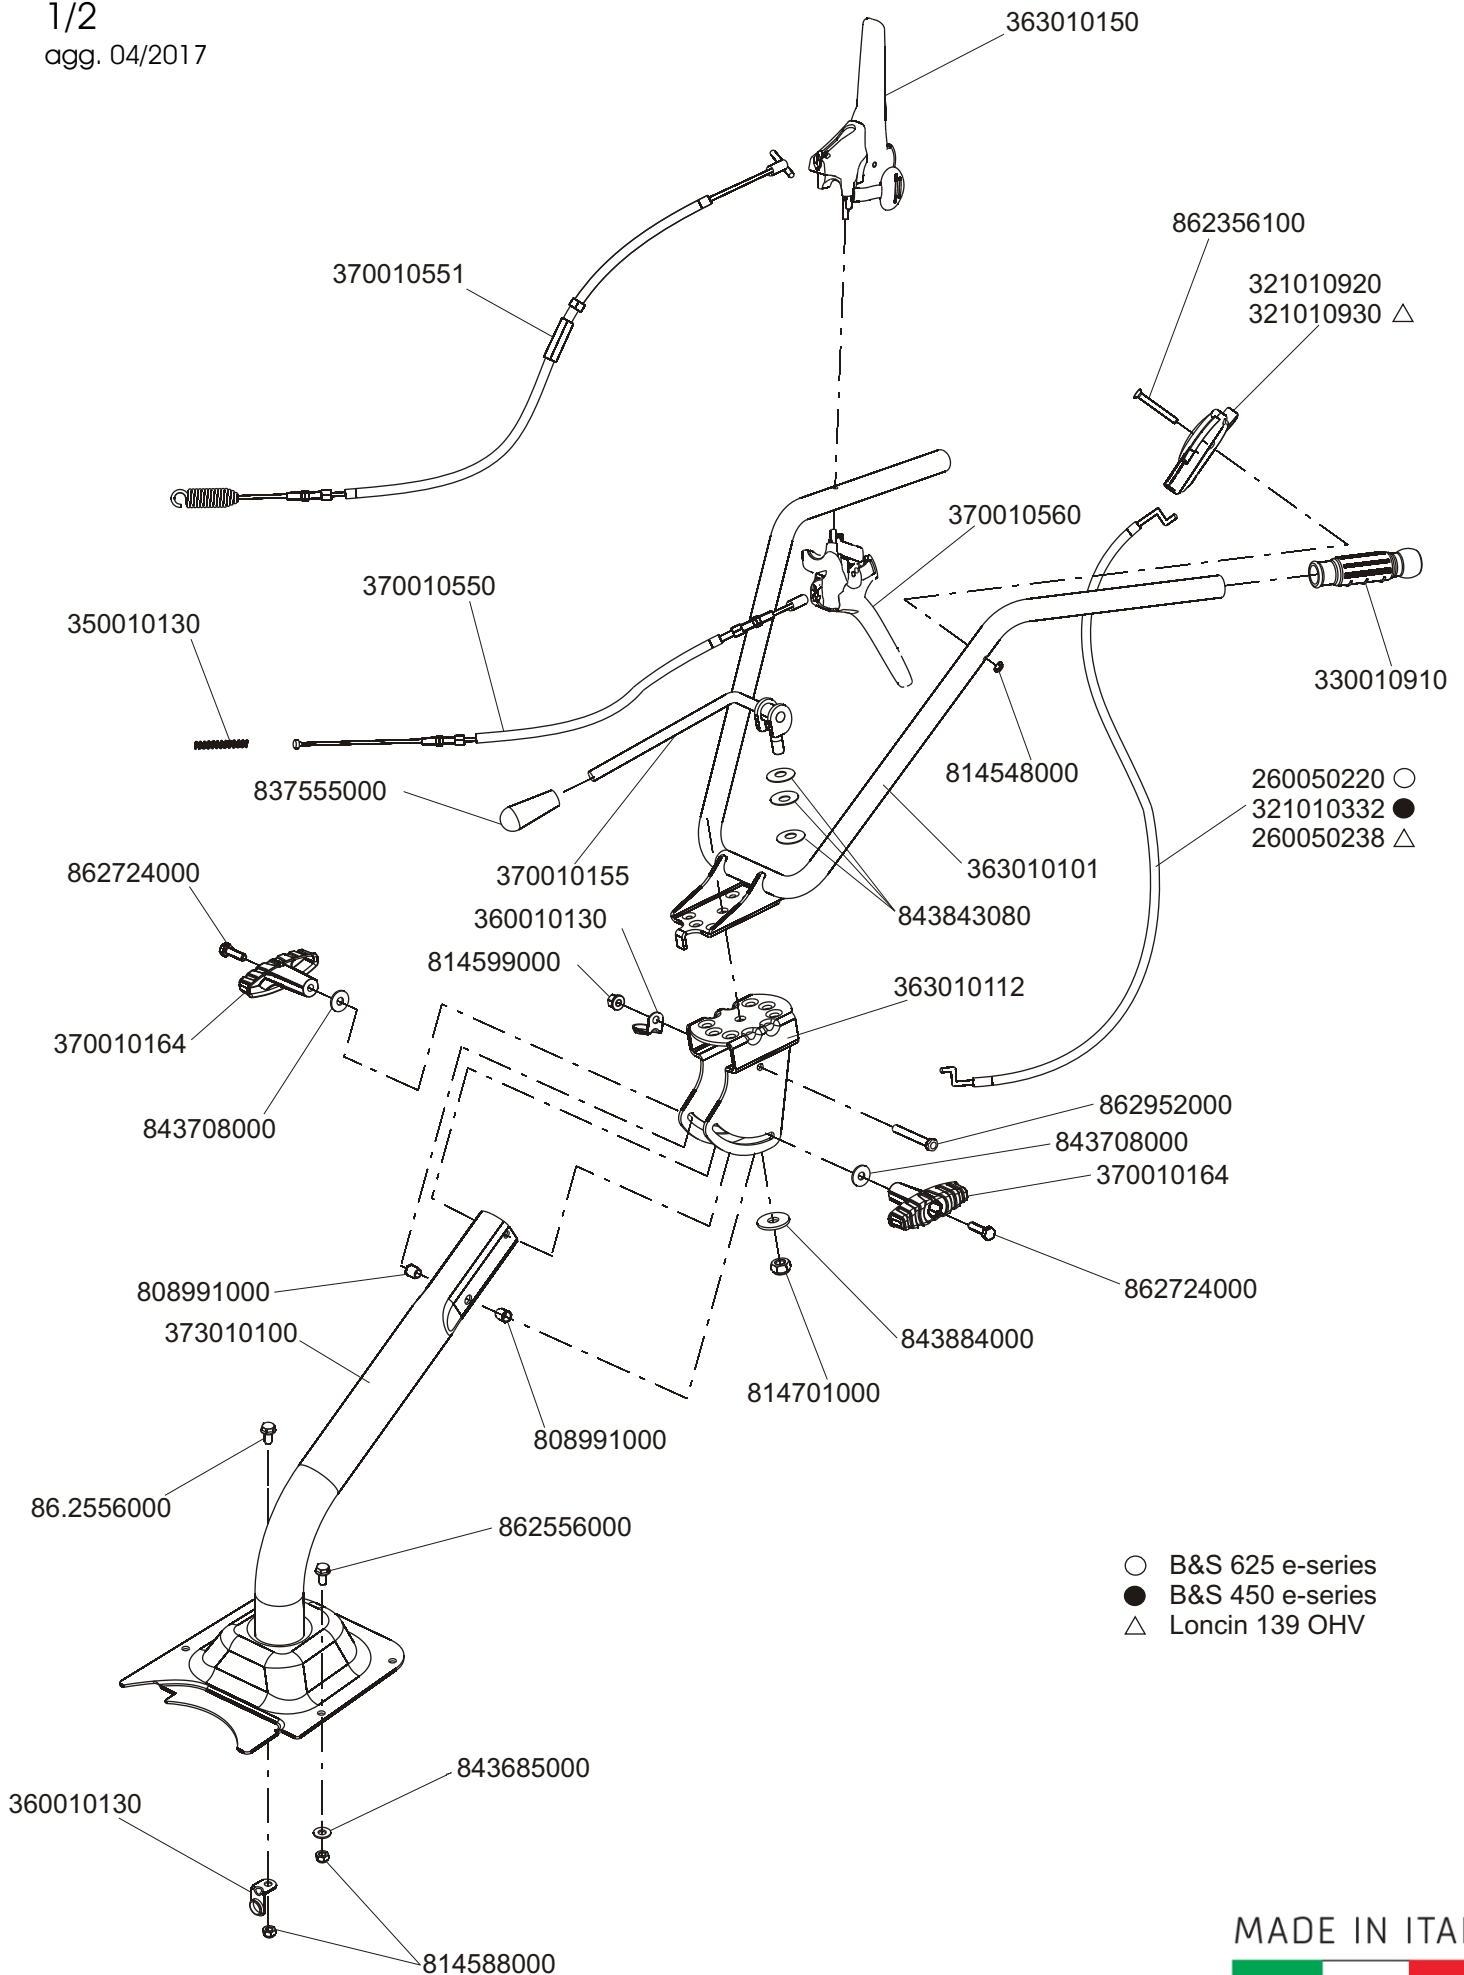

Euro3 evo Rm

1/2
agg. 04/2017

- B&S 625 e-series
- B&S 450 e-series
- △ Loncin 139 OHV

MADE IN ITALY

Euro3 evo Rm

2/2

agg. 04/2017

MADE IN ITALY