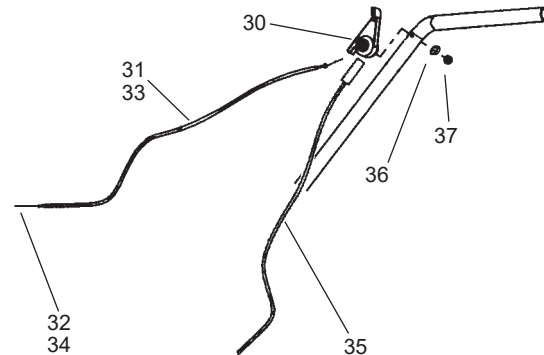

Solo/Only Honda e Kohler