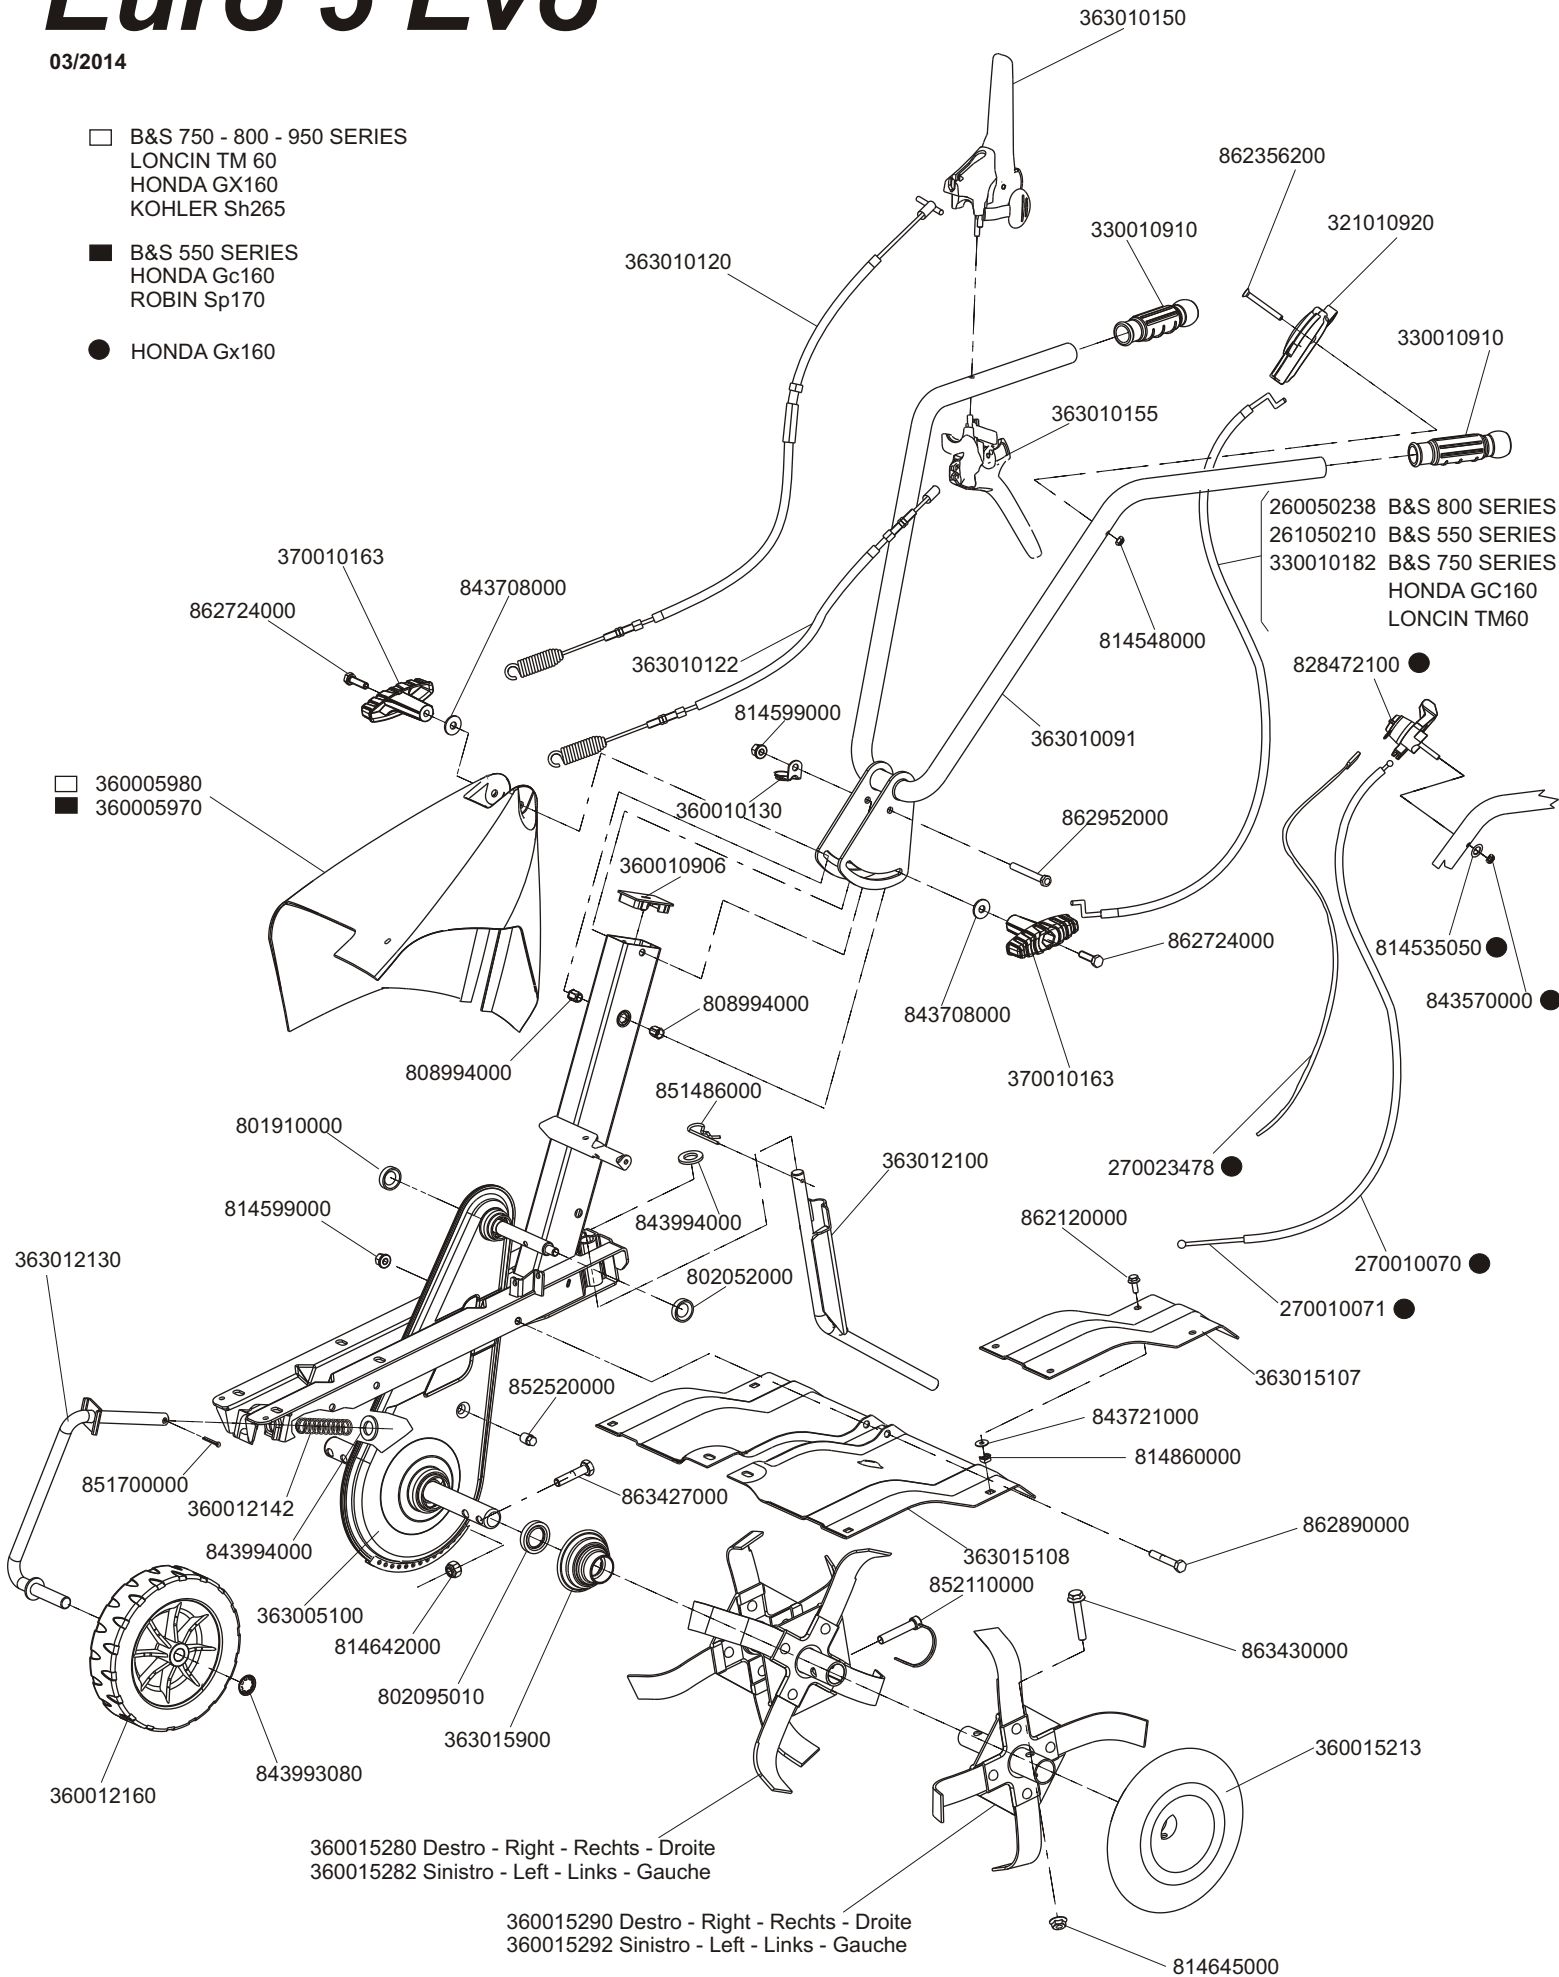

Euro 5 Evo

03/2014

□ B&S 750 - 800 - 950 SERIES
LONCIN TM 60
HONDA GX160
KOHLER Sh265

■ B&S 550 SERIES
HONDA Gc160
ROBIN Sp170

● HONDA Gx160

□ 360005980
■ 360005970

Euro 5 Evo

□ B&S 550 - 800 - 950 SERIES
HONDA Gc160 - Gx160

03/2014

■ B&S 750 SERIES
LONCIN TM 60
KOHLER Sh265