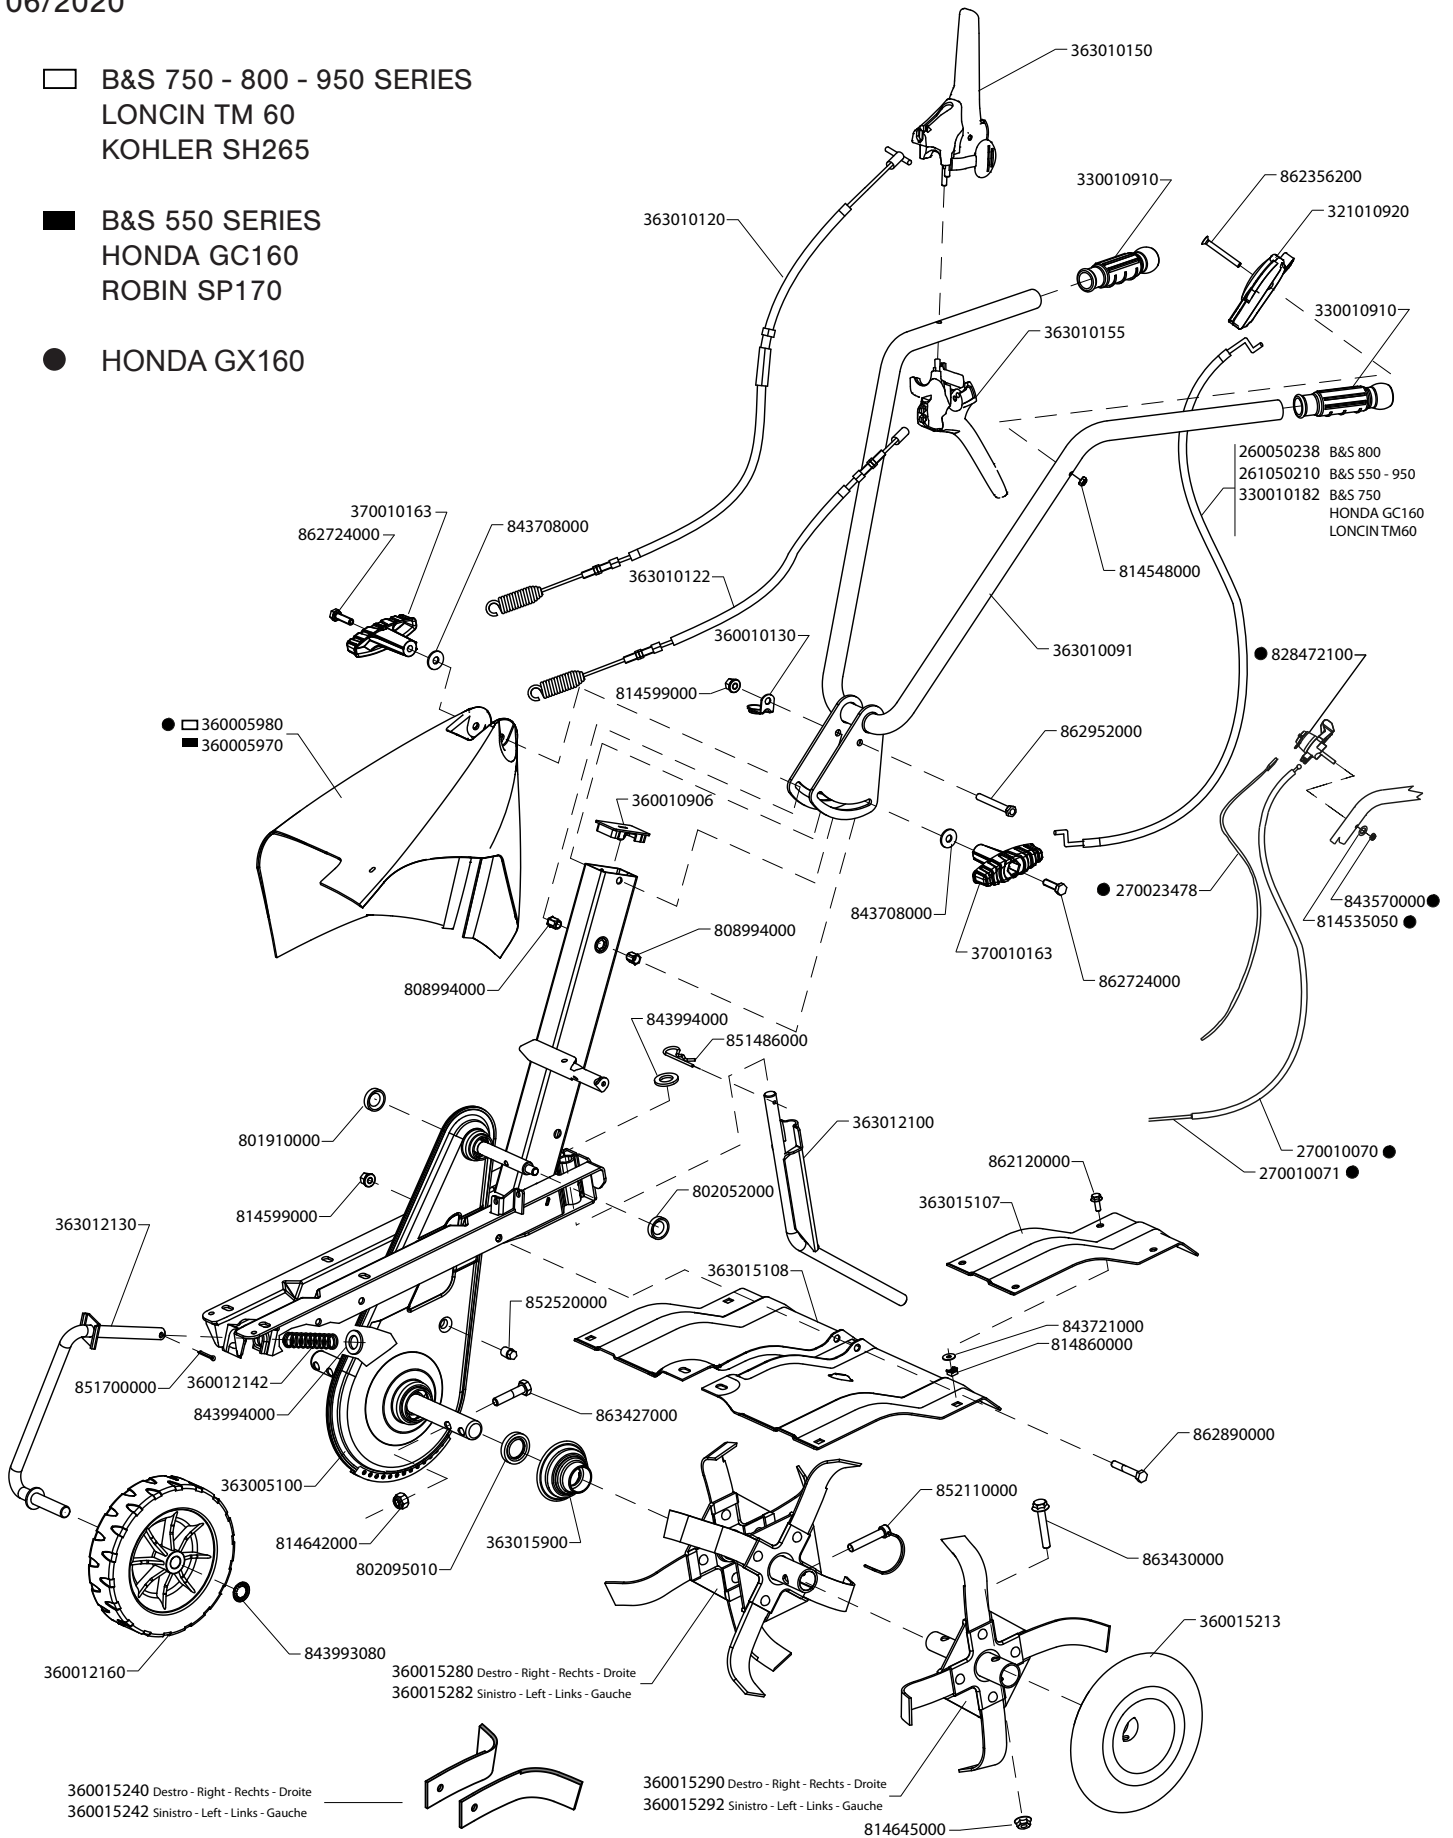

Euro 5 evo

1/2

06/2020

□ B&S 750 - 800 - 950 SERIES
LONCIN TM 60
KOHLER SH265

■ B&S 550 SERIES
HONDA GC160
ROBIN SP170

● HONDA GX160

Euro 5 evo

2/2

06/2020

□ B&S 550 - 800 - 950 SERIES
HONDA GC160 - GX160

■ B&S 750 SERIES
LONCIN TM 60
KOHLER SH265