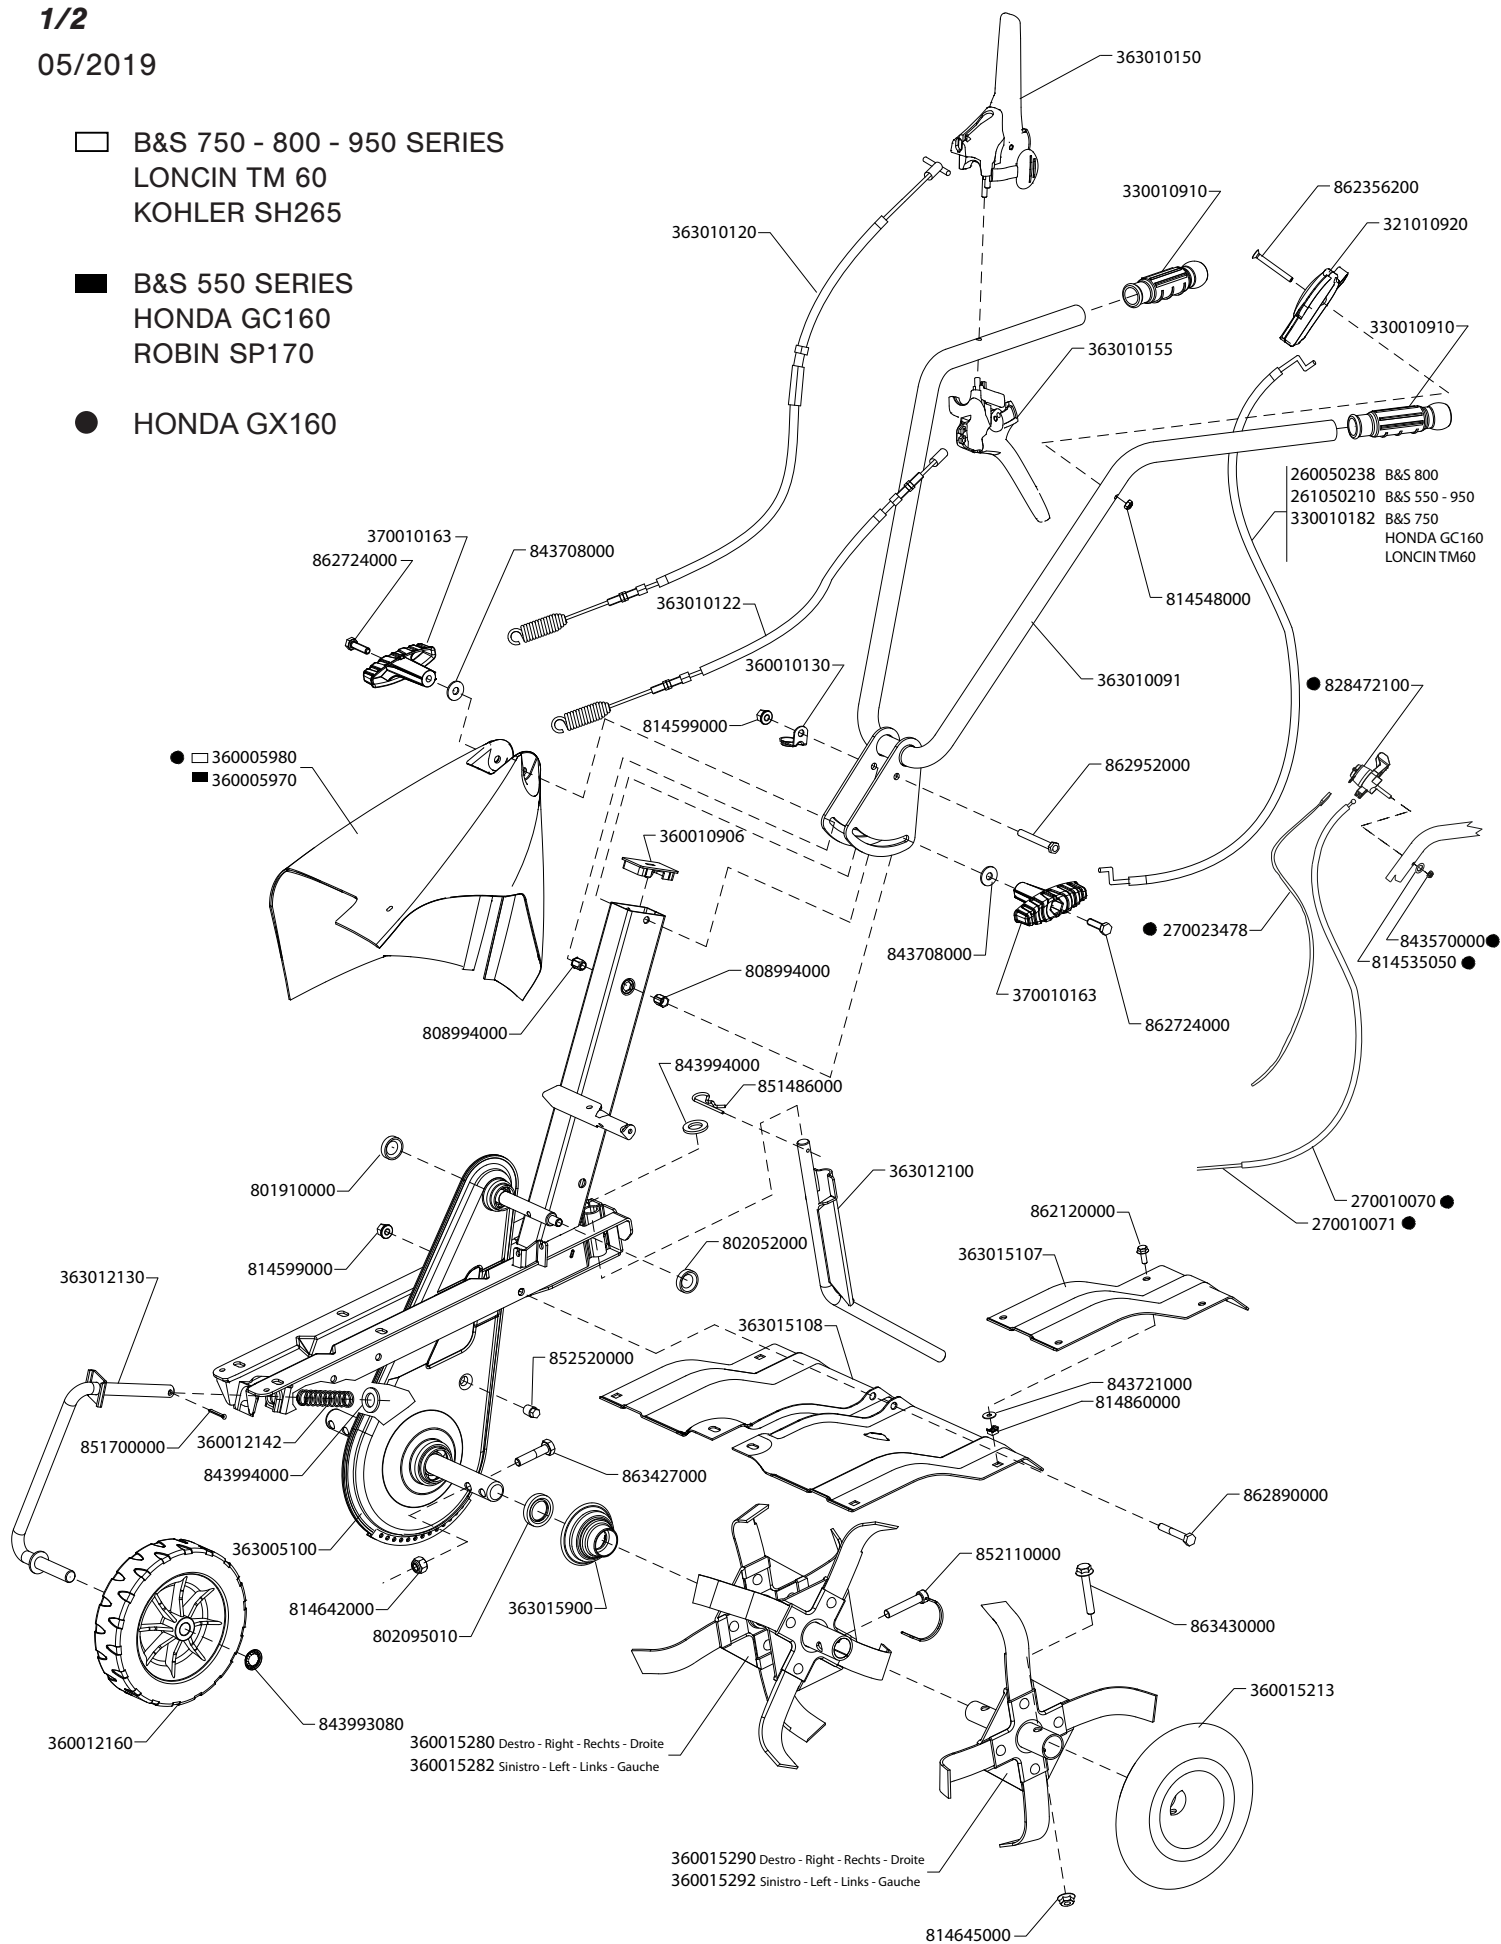

Euro 5 evo

1/2

05/2019

□ B&S 750 - 800 - 950 SERIES
LONCIN TM 60
KOHLER SH265

■ B&S 550 SERIES
HONDA GC160
ROBIN SP170

● HONDA GX160

Euro 5 evo

2/2

05/2019

□ B&S 550 - 800 - 950 SERIES
HONDA GC160 - GX160

■ B&S 750 SERIES
LONCIN TM 60
KOHLER SH265