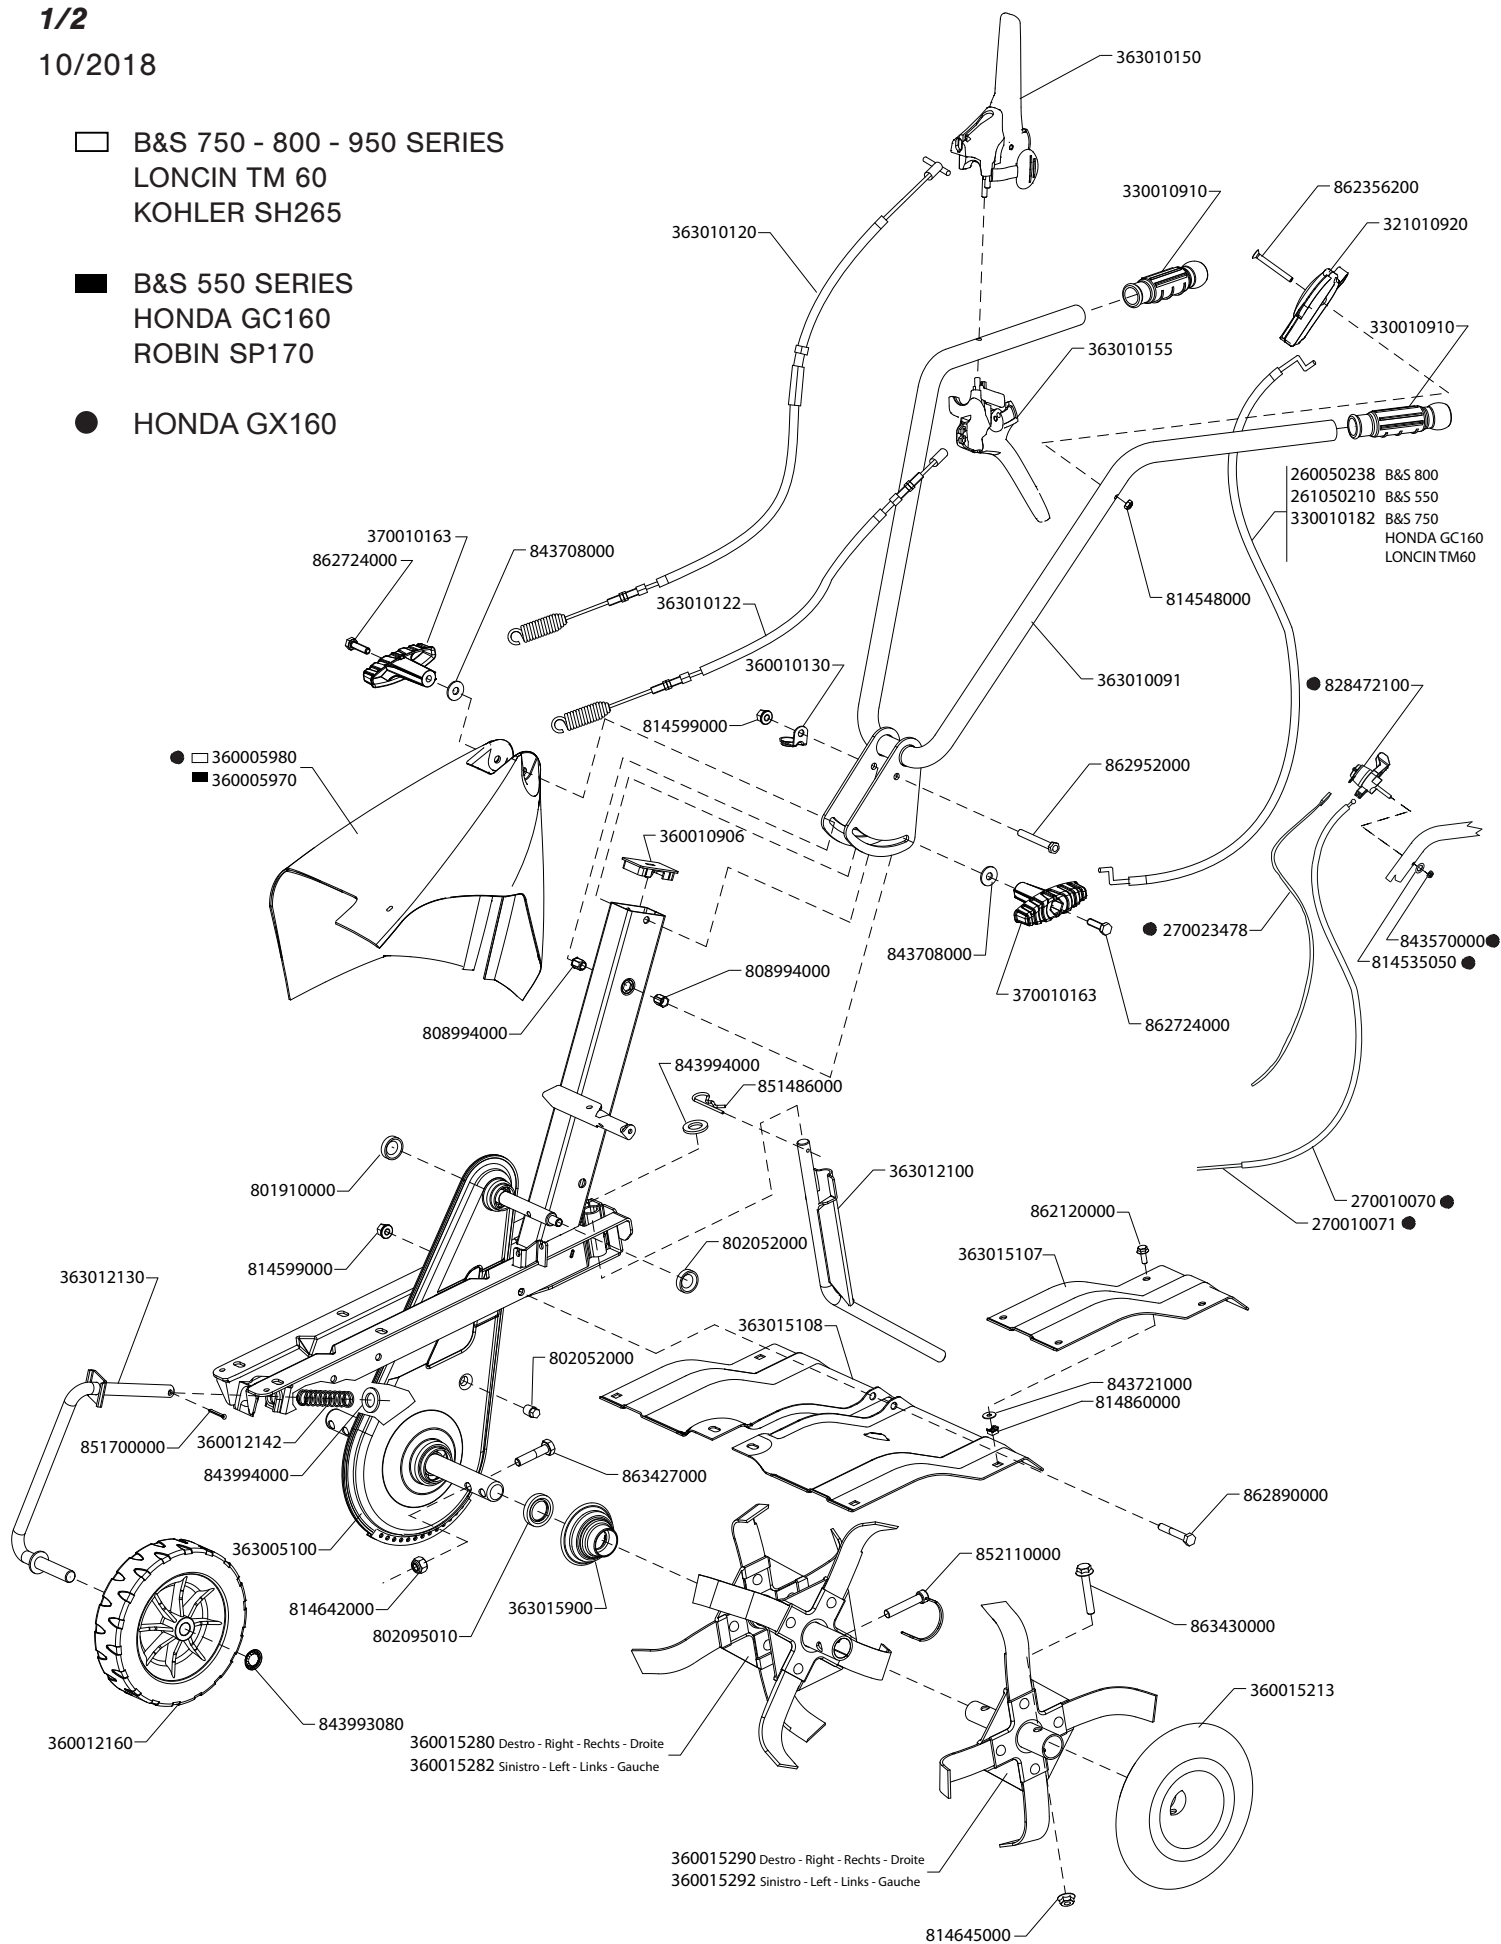

Euro 5 evo

1/2

10/2018

□ B&S 750 - 800 - 950 SERIES
LONCIN TM 60
KOHLER SH265

■ B&S 550 SERIES
HONDA GC160
ROBIN SP170

● HONDA GX160

Euro 5 evo

2/2

10/2018

□ B&S 550 - 800 - 950 SERIES
HONDA GC160 - GX160

■ B&S 750 SERIES
LONCIN TM 60
KOHLER SH265