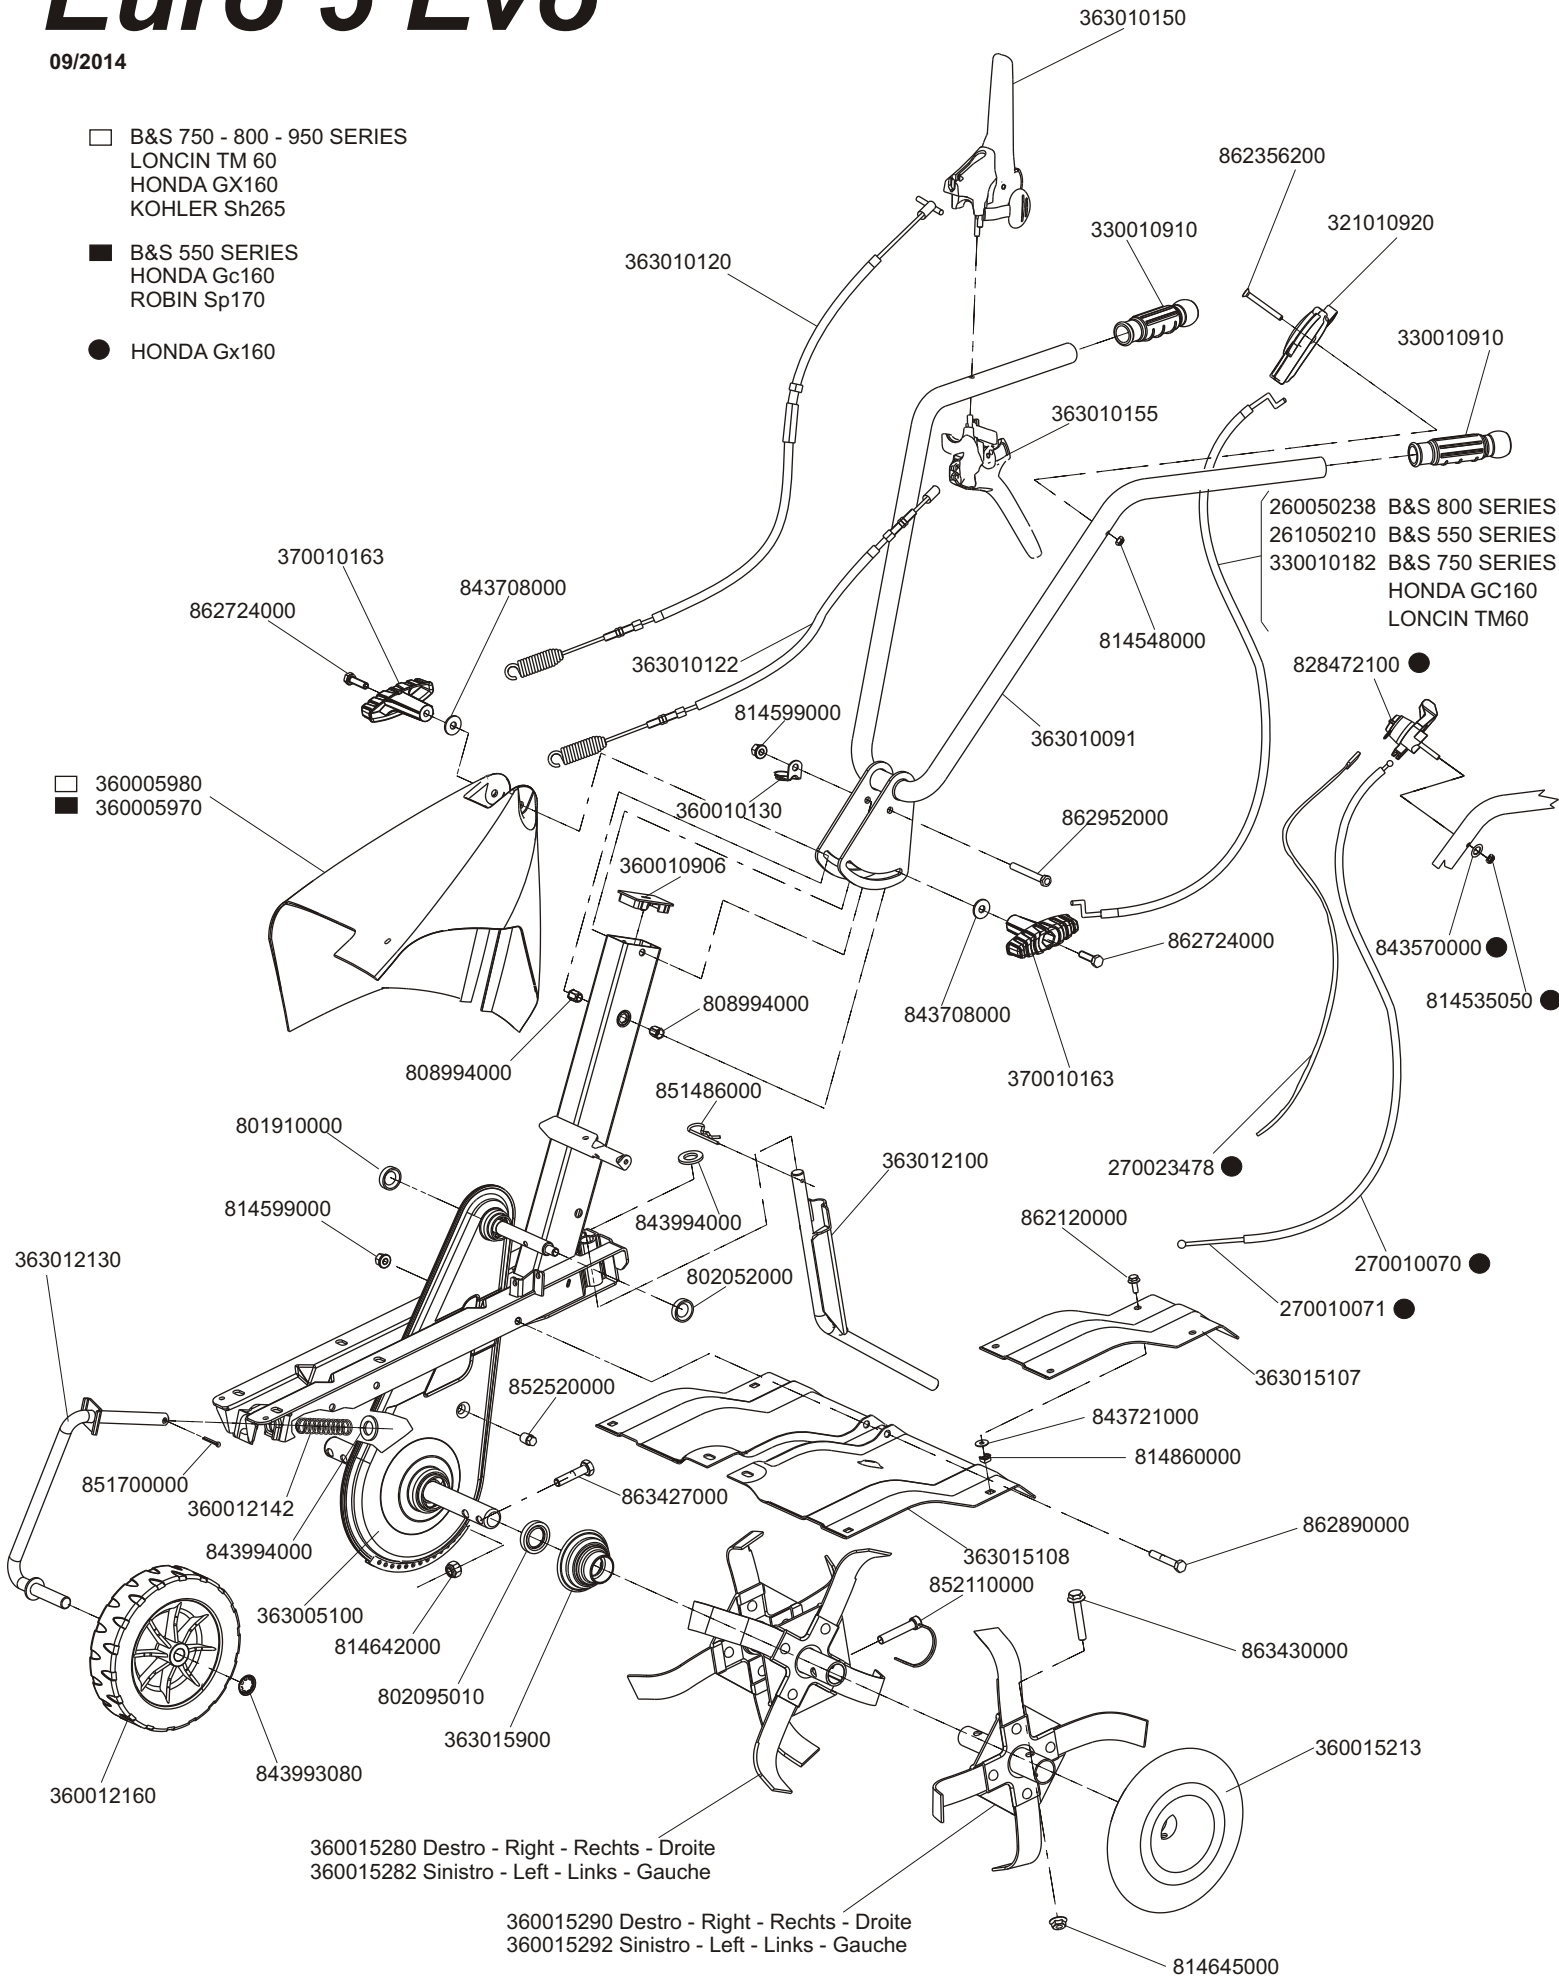

# Euro 5 Evo

09/2014

□ B&S 750 - 800 - 950 SERIES  
LONCIN TM 60  
HONDA GX160  
KOHLER Sh265

■ B&S 550 SERIES  
HONDA Gc160  
ROBIN Sp170

● HONDA Gx160

□ 360005980  
■ 360005970

# Euro 5 Evo

□ B&S 550 - 800 - 950 SERIES  
HONDA Gc160 - Gx160

09/2014

■ B&S 750 SERIES  
LONCIN TM 60  
KOHLER Sh265